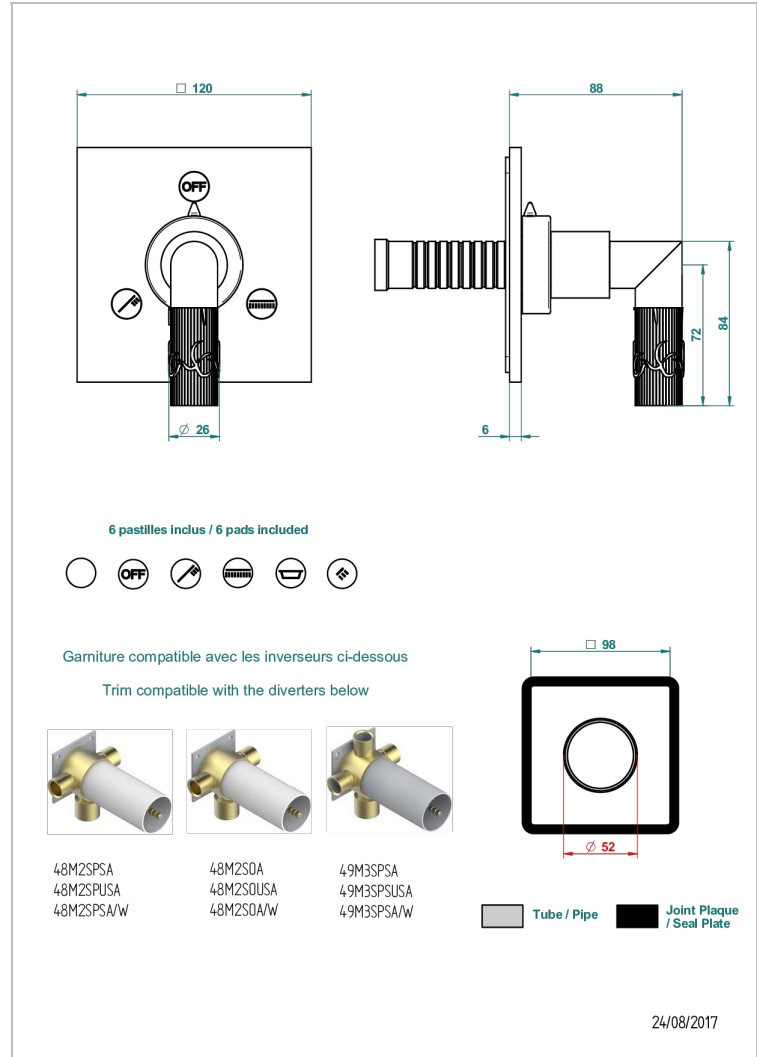

# BAMBOU BLACK CRYSTAL

A33-48M2SB

Trim for wall mounted diverter - 2 ways ref.48M2 & 3 ways ref.49M3

## CHARACTERISTIC

- BamboU Black crystal
- Trim for wall mounted diverter - 2 ways ref.48M2 & 3 ways ref.49M3

## RELATED SKU'S

- Ref. G00-48M2SOUSA Wall mounted 3-way diverter with ceramic cartridge for concealed installation- 1 inlet 3/4" and 2 outlets 1/2" without shared ports no stop position - no trim
- Ref. G00-48M2SPSUSA Wall mounted 3-way diverter with ceramic cartridge for concealed installation- 1 inlet 3/4" and 2 outlets 1/2" with positive top, no shared ports - no trim
- Ref. G00-49M3SPSUSA Wall mounted 4-way diverter with ceramic cartridge for concealed installation- 1 inlet 3/4" and 3 outlets 1/2" with positive top, no shared ports - no trim