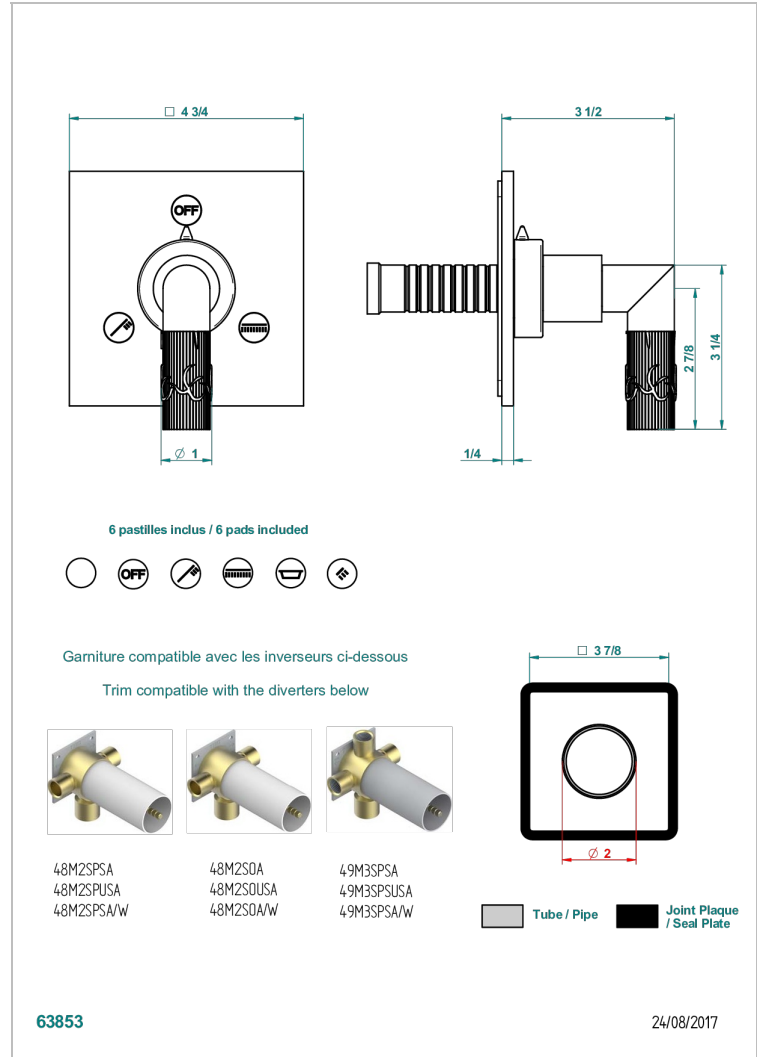

# BAMBOU BLACK CRYSTAL

A33-48M2SB

Trim for wall mounted diverter - 2 ways ref.48M2 & 3 ways ref.49M3

## CHARACTERISTIC

- BamboU Black crystal
- Trim for wall mounted diverter - 2 ways ref.48M2 & 3 ways ref.49M3

## RELATED SKU'S

- Ref. G00-48M2SOUSA Wall mounted 3-way diverter with ceramic cartridge for concealed installation- 1 inlet 3/4" and 2 outlets 1/2" without shared ports no stop position - no trim
- Ref. G00-48M2SPSUSA Wall mounted 3-way diverter with ceramic cartridge for concealed installation- 1 inlet 3/4" and 2 outlets 1/2" with positive top, no shared ports - no trim
- Ref. G00-49M3SPSUSA Wall mounted 4-way diverter with ceramic cartridge for concealed installation- 1 inlet 3/4" and 3 outlets 1/2" with positive top, no shared ports - no trim