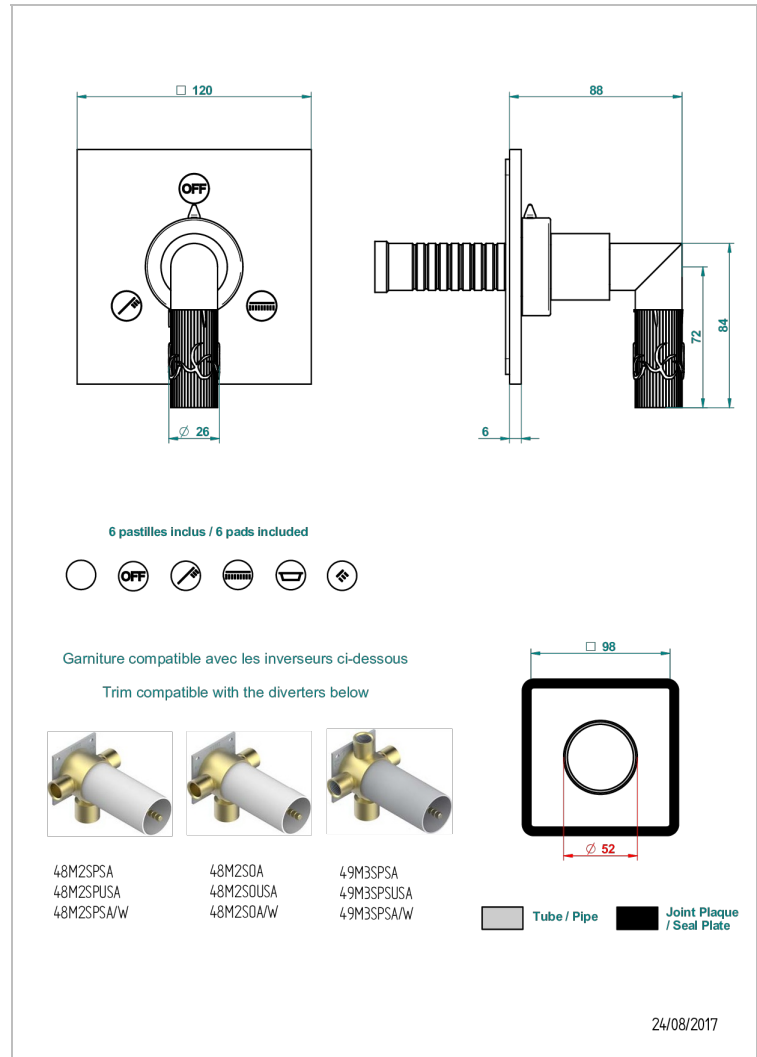

BAMBOU CRISTAL NEGRO

A33-48M2SB

Trim for wall mounted diverter, 2 ways - ref. 48M2 and 3 ways - ref. 49M3

THG[®]
PARIS

CARACTERÍSTICAS

- BamboU cristal negro
- Trim for wall mounted diverter, 2 ways - ref. 48M2 and 3 ways - ref. 49M3

PRODUCTOS RELACIONADOS

- Ref. G00-48M2SOA Wall mounted 3-way diverter with ceramic cartridge for concealed installation- 1 inlet 3/4" and 2 outlets 1/2" without stop position, without trim
- Ref. G00-48M2SPSA Wall mounted 3-way diverter with ceramic cartridge for concealed installation, 1 inlet 3/4" and 2 outlets 1/2" with stop position, without trim
- Ref. G00-49M3SPSA Wall mounted 4-way diverter with ceramic cartridge for concealed installation- 1 inlet 3/4" and 3 outlets 1/2" with stop position, without trim