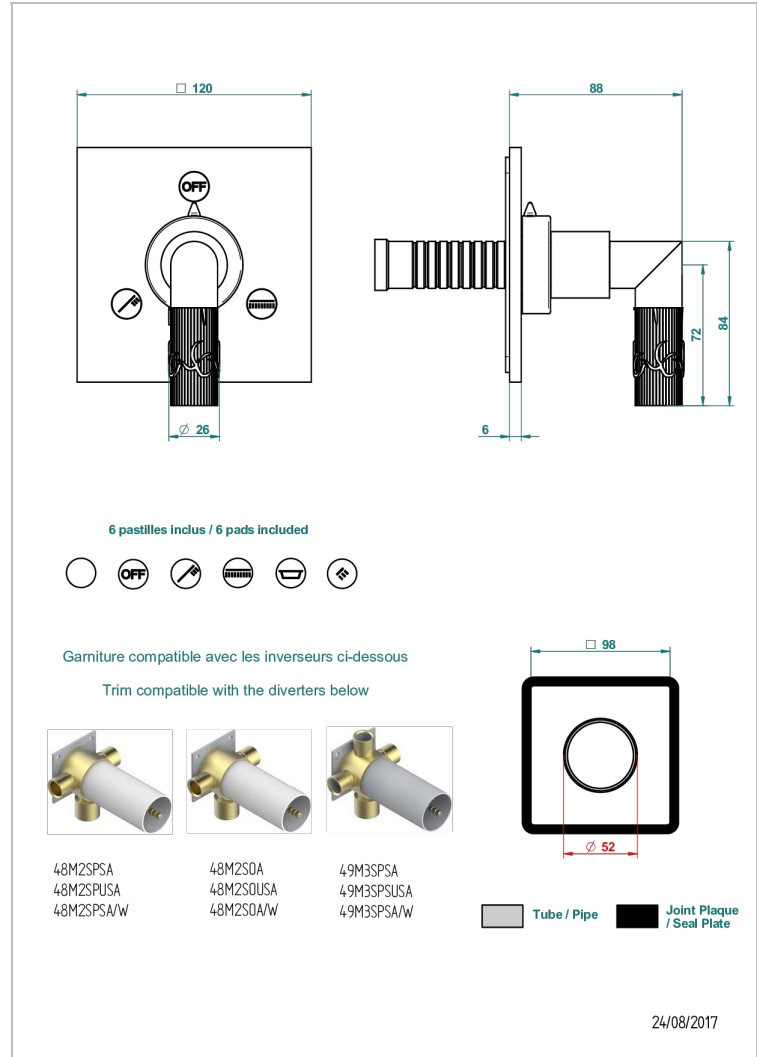

BAMBOU BLACK CRYSTAL

A33-48M2SB

Trim for wall mounted diverter, 2 ways - ref. 48M2 and 3 ways - ref. 49M3

CHARACTERISTIC

- BamboU Black crystal
- Trim for wall mounted diverter, 2 ways - ref. 48M2 and 3 ways - ref. 49M3

RELATED SKU'S

- Ref. G00-48M2SOA Wall mounted 3-way diverter with ceramic cartridge for concealed installation- 1 inlet 3/4" and 2 outlets 1/2" without stop position, without trim
- Ref. G00-48M2SPSA Wall mounted 3-way diverter with ceramic cartridge for concealed installation, 1 inlet 3/4" and 2 outlets 1/2" with stop position, without trim
- Ref. G00-49M3SPSA Wall mounted 4-way diverter with ceramic cartridge for concealed installation- 1 inlet 3/4" and 3 outlets 1/2" with stop position, without trim