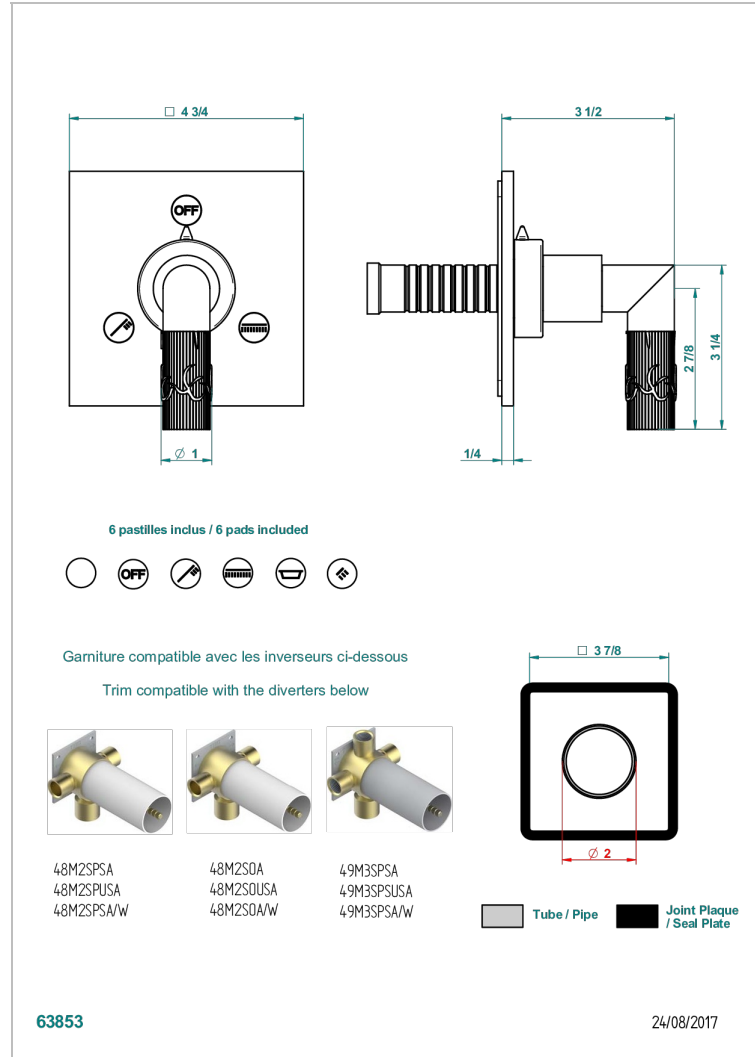

BAMBOU BLACK CRYSTAL

A33-48M2SB

Trim for wall mounted diverter, 2 ways - ref. 48M2 and 3 ways - ref. 49M3

CHARACTERISTIC

- BamboU Black crystal
- Trim for wall mounted diverter, 2 ways - ref. 48M2 and 3 ways - ref. 49M3

RELATED SKU'S

- Ref. G00-48M2SOA Wall mounted 3-way diverter with ceramic cartridge for concealed installation- 1 inlet 3/4" and 2 outlets 1/2" without stop position, without trim
- Ref. G00-48M2SPSA Wall mounted 3-way diverter with ceramic cartridge for concealed installation, 1 inlet 3/4" and 2 outlets 1/2" with stop position, without trim
- Ref. G00-49M3SPSA Wall mounted 4-way diverter with ceramic cartridge for concealed installation- 1 inlet 3/4" and 3 outlets 1/2" with stop position, without trim