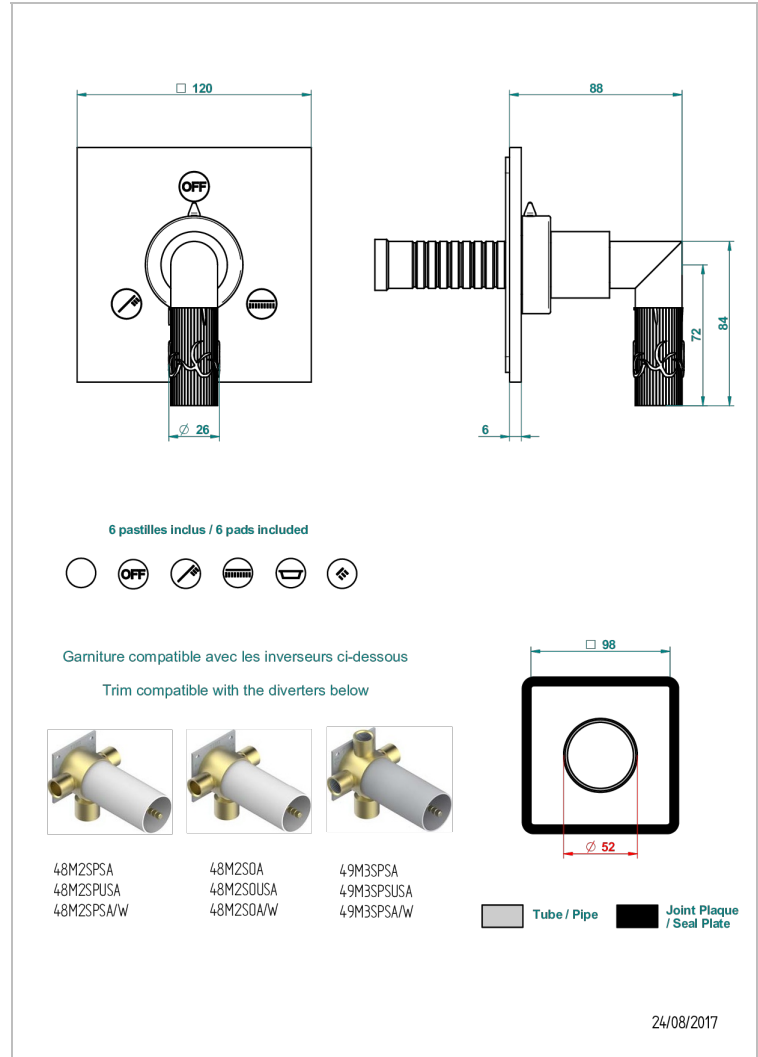

BAMBOU BLACK CRYSTAL

A33-48M2SB

Trim for wall mounted diverter, 2 ways - ref. 48M2 and 3 ways - ref. 49M3

CHARACTERISTIC

- BamboU Black crystal
- Trim for wall mounted diverter, 2 ways - ref. 48M2 and 3 ways - ref. 49M3

RELATED SKU'S

- Ref. G00-48M2SOA Wall mounted 3-way diverter with ceramic cartridge for concealed installation- 1 inlet 3/4" and 2 outlets 1/2" without stop position, without trim
- Ref. G00-48M2SPSA Wall mounted 3-way diverter with ceramic cartridge for concealed installation, 1 inlet 3/4" and 2 outlets 1/2" with stop position, without trim
- Ref. G00-49M3SPSA Wall mounted 4-way diverter with ceramic cartridge for concealed installation- 1 inlet 3/4" and 3 outlets 1/2" with stop position, without trim