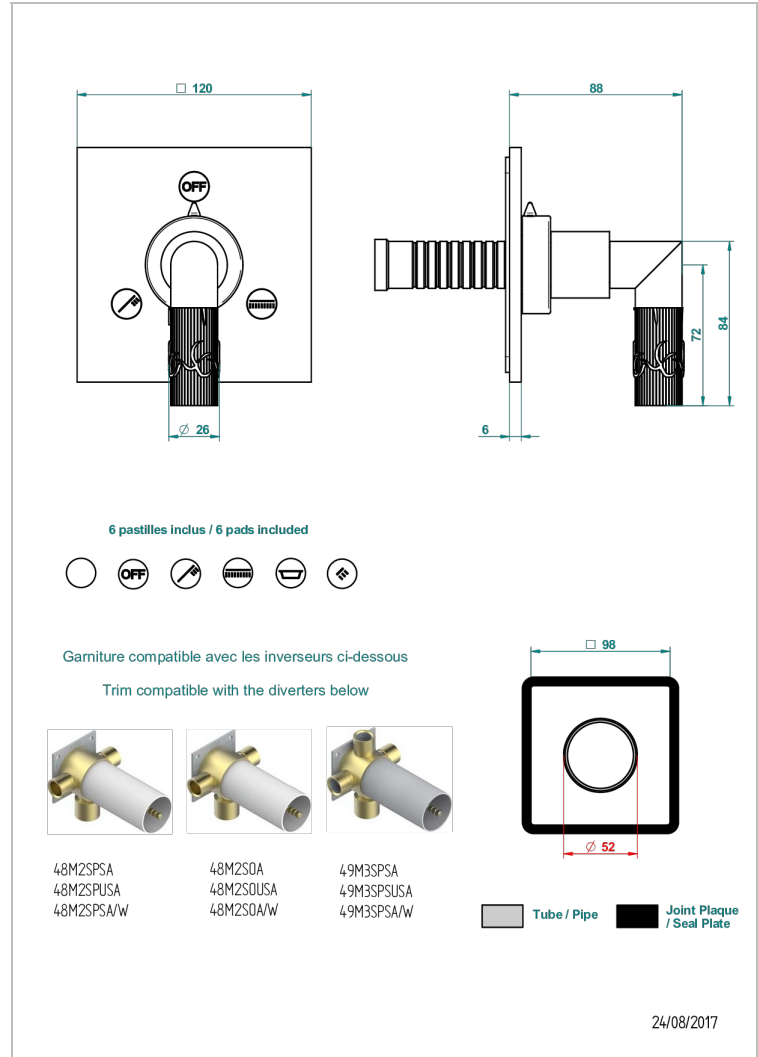

# BAMBOU BLACK CRYSTAL

A33-48M2SB

Trim for wall mounted diverter, 2 ways - ref. 48M2 and 3 ways - ref. 49M3

## 特色

- Bambo Black crystal
- Trim for wall mounted diverter, 2 ways - ref. 48M2 and 3 ways - ref. 49M3

## 相关的SKU

- Ref. G00-48M2SOA Wall mounted 3-way diverter with ceramic cartridge for concealed installation- 1 inlet 3/4" and 2 outlets 1/2" without stop position, without trim
- Ref. G00-48M2SPSA Wall mounted 3-way diverter with ceramic cartridge for concealed installation, 1 inlet 3/4" and 2 outlets 1/2" with stop position, without trim
- Ref. G00-49M3SPSA Wall mounted 4-way diverter with ceramic cartridge for concealed installation- 1 inlet 3/4" and 3 outlets 1/2" with stop position, without trim