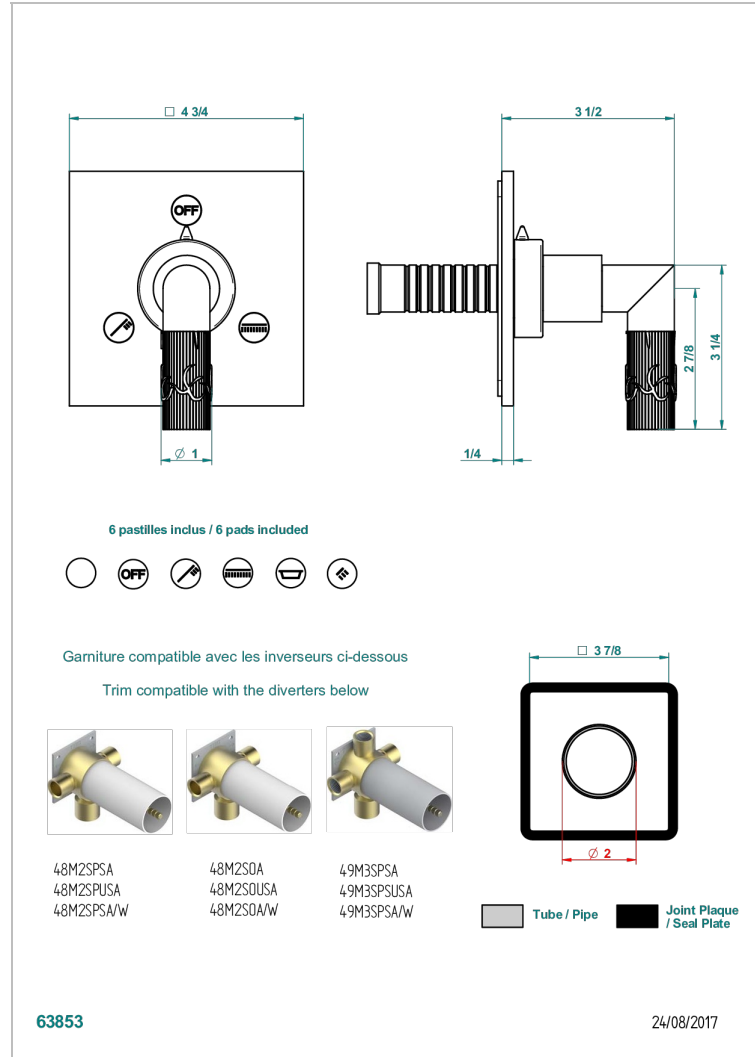

BAMBOU BLACK CRYSTAL

A33-48M2SB

Trim for wall mounted diverter, 2 ways - ref. 48M2 and 3 ways - ref. 49M3

CHARACTERISTIC

- Bambo Black crystal
- Trim for wall mounted diverter, 2 ways - ref. 48M2 and 3 ways - ref. 49M3

RELATED SKU'S

- Ref. G00-48M2SOA Wall mounted 3-way diverter with ceramic cartridge for concealed installation- 1 inlet 3/4" and 2 outlets 1/2" without stop position, without trim
- Ref. G00-48M2SPSA Wall mounted 3-way diverter with ceramic cartridge for concealed installation, 1 inlet 3/4" and 2 outlets 1/2" with stop position, without trim
- Ref. G00-49M3SPSA Wall mounted 4-way diverter with ceramic cartridge for concealed installation- 1 inlet 3/4" and 3 outlets 1/2" with stop position, without trim