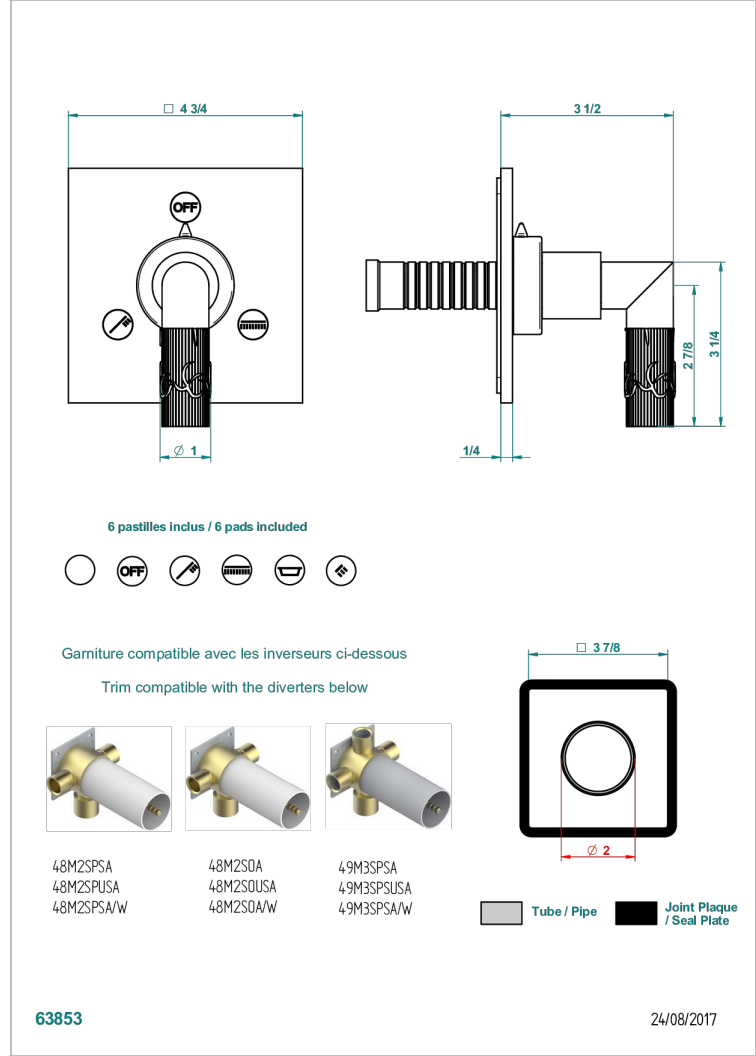

# BAMBOU BLACK CRYSTAL

A33-48M2SB

Trim for wall mounted diverter, 2 ways - ref. 48M2 and 3 ways - ref. 49M3

## 特色

- BamboU Black crystal
- Trim for wall mounted diverter, 2 ways - ref. 48M2 and 3 ways - ref. 49M3

## 相关的SKU

- Ref. G00-48M2SOA Wall mounted 3-way diverter with ceramic cartridge for concealed installation- 1 inlet 3/4" and 2 outlets 1/2" without stop position, without trim
- Ref. G00-48M2SPSA Wall mounted 3-way diverter with ceramic cartridge for concealed installation, 1 inlet 3/4" and 2 outlets 1/2" with stop position, without trim
- Ref. G00-49M3SPSA Wall mounted 4-way diverter with ceramic cartridge for concealed installation- 1 inlet 3/4" and 3 outlets 1/2" with stop position, without trim