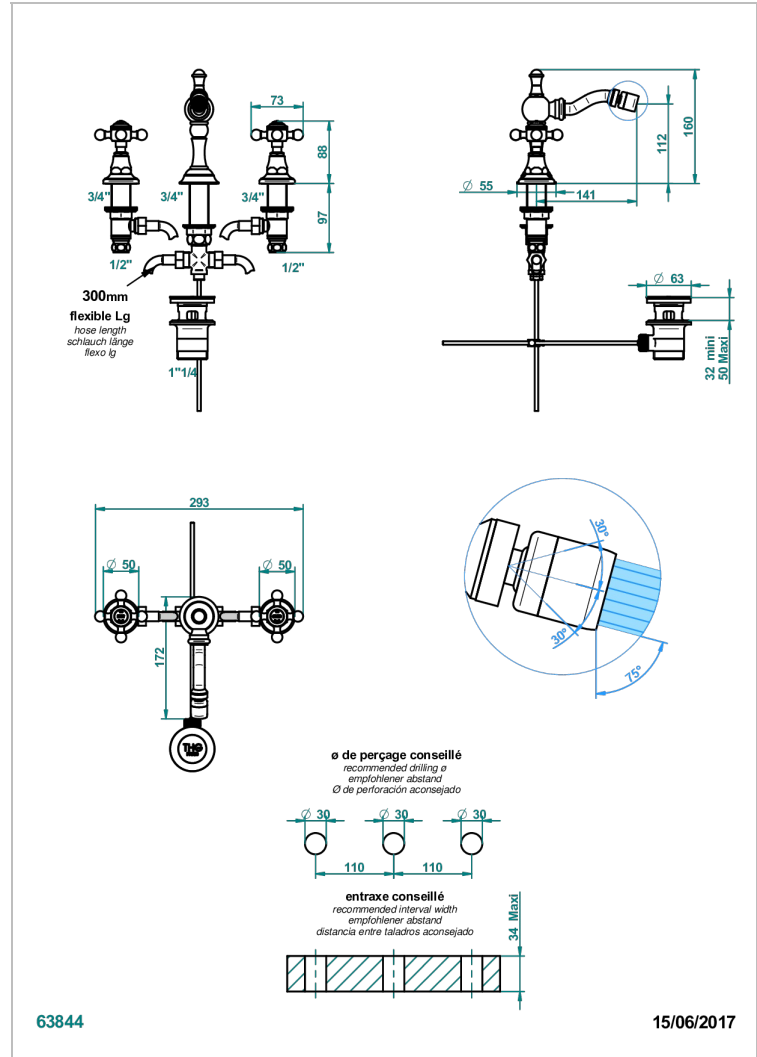

# 1900

G25-209

3 HOLE BIDET MIXER, SWIVEL JET WITH WASTE

## CHARACTERISTIC

- 1900
- 3 HOLE BIDET MIXER, SWIVEL JET WITH WASTE