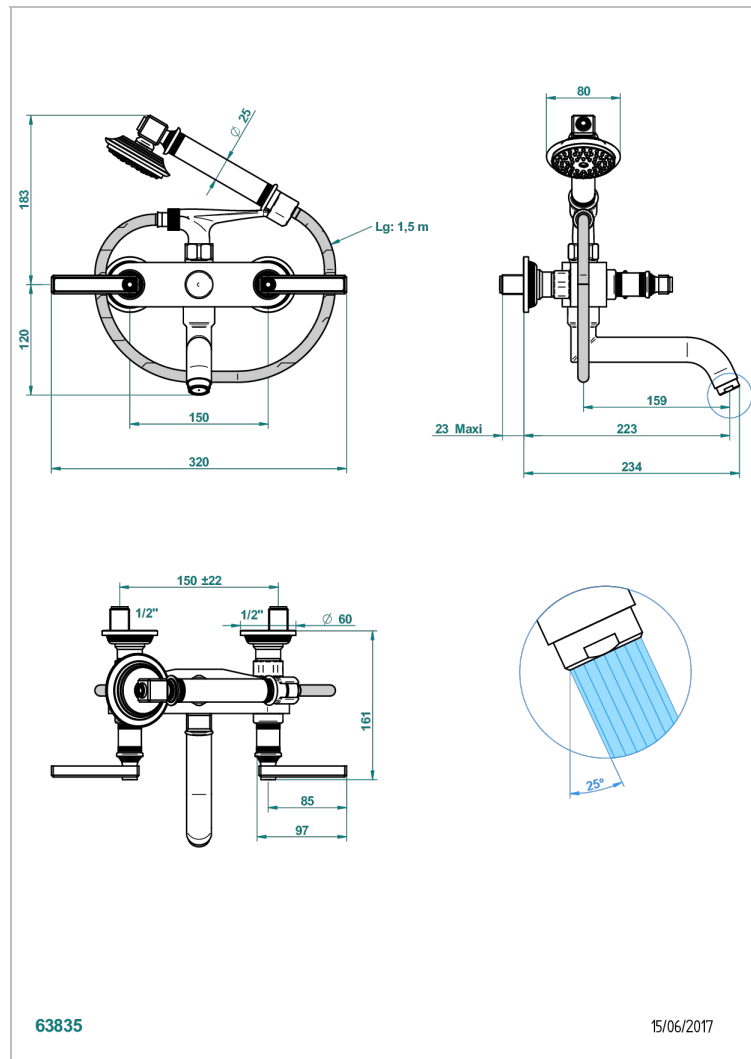

WEST COAST METAL WITH LEVER

U9B-13B

Wall mounted 2-hole bath/shower mixer, shower and hose

THG[®]
PARIS

CHARACTERISTIC

- ACS : 21ACCLY033

STANDARDS

AVAILABLE FINITIONS