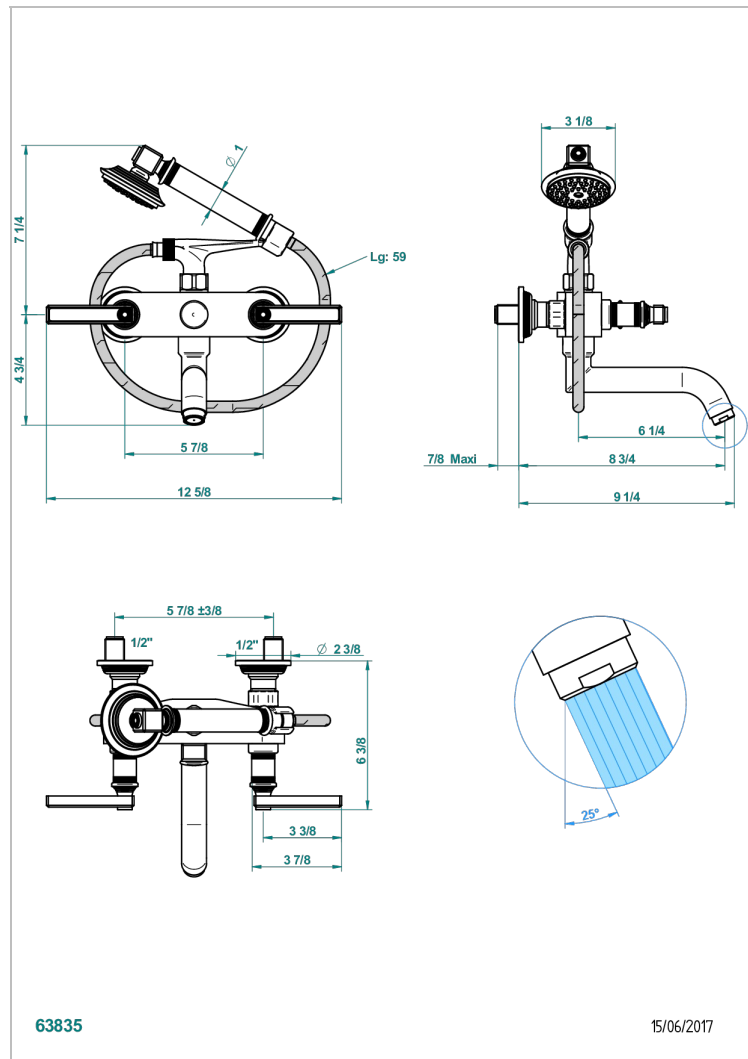

WEST COAST METAL WITH LEVER

U9B-13B

Wall mounted 2-hole bath/shower mixer, shower and hose

CHARACTERISTIC

- ACS : 21ACCLY033

STANDARDS

AVAILABLE FINITIONS

- Antique nickel - H28
- Black ceram - D30
- Blush PVD - H62
- Brass color PVD - H49
- Brown bronze color PVD - F33
- Gold color PVD - H52

- Graphite PVD - H64
- Lacquered light bronze - D01
- Matt Umber PVD - H67
- Matt blush PVD - H60
- Matt brass color PVD - H50
- Matt brown bronze color PVD - F34

- Matt chrome - C02
- Matt gold - F07
- Matt gold color PVD - H53
- Matt graphite PVD - H65
- Matt nickel (color finish) - C01
- Matt nickel color PVD - H56