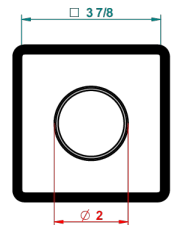

63817

13/09/2017

CHARACTERISTIC

- Pure
- Trim for wall mounted diverter, 2 ways - ref. 48M2 and 3 ways - ref. 49M3

RELATED SKU'S

- Ref. G00-48M2SOA Wall mounted 3-way diverter with ceramic cartridge for concealed installation- 1 inlet 3/4" and 2 outlets 1/2" without stop position, without trim
- Ref. G00-48M2SPSA Wall mounted 3-way diverter with ceramic cartridge for concealed installation, 1 inlet 3/4" and 2 outlets 1/2" with stop position, without trim
- Ref. G00-49M3SPSA Wall mounted 4-way diverter with ceramic cartridge for concealed installation- 1 inlet 3/4" and 3 outlets 1/2" with stop position, without trim