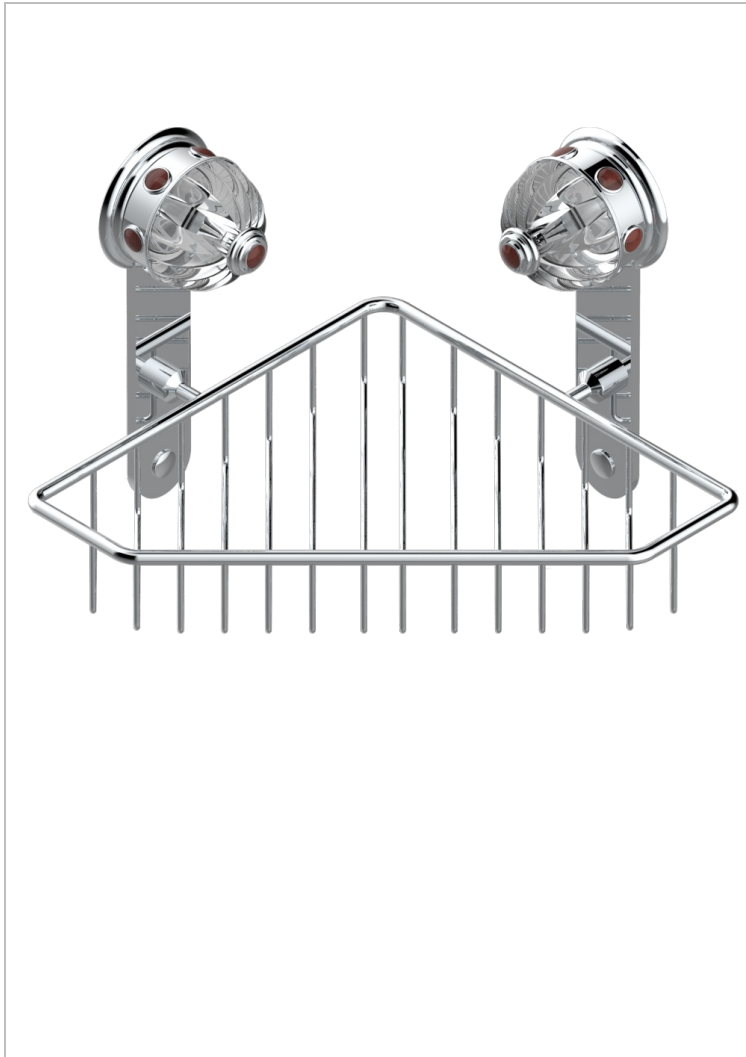

CHEVERNY RED JASPER

A1U-3623

Large corner soap basket, wall mounted

THG[®]
PARIS

CHARACTERISTIC

- Cheverny red Jasper
- Large corner soap basket, wall mounted

AVAILABLE FINITIONS

Black ceram - D30
Blush PVD - H62
Brass color PVD - H49
Brown bronze color PVD - F33
Chrome polished - A02
Chrome polished / gold polished - G02

Gold color PVD - H52
Gold mat - F07
Gold polished - F01
Graphite PVD - H64
Matt Umber PVD - H67
Matt blush PVD - H60

Matt brass color PVD - H50
Matt brown bronze color PVD - F34
Matt chrome (American satin) - C02
Matt gold color PVD - H53
Matt graphite PVD - H65
Matt nickel (American satin) - C01

Matt nickel color PVD - H56
Nickel antique / Sovereign - H28
Nickel color PVD - H55
Nickel polished - B01
Soft gold - F30
Soft matt gold - F31

Umber PVD - H66