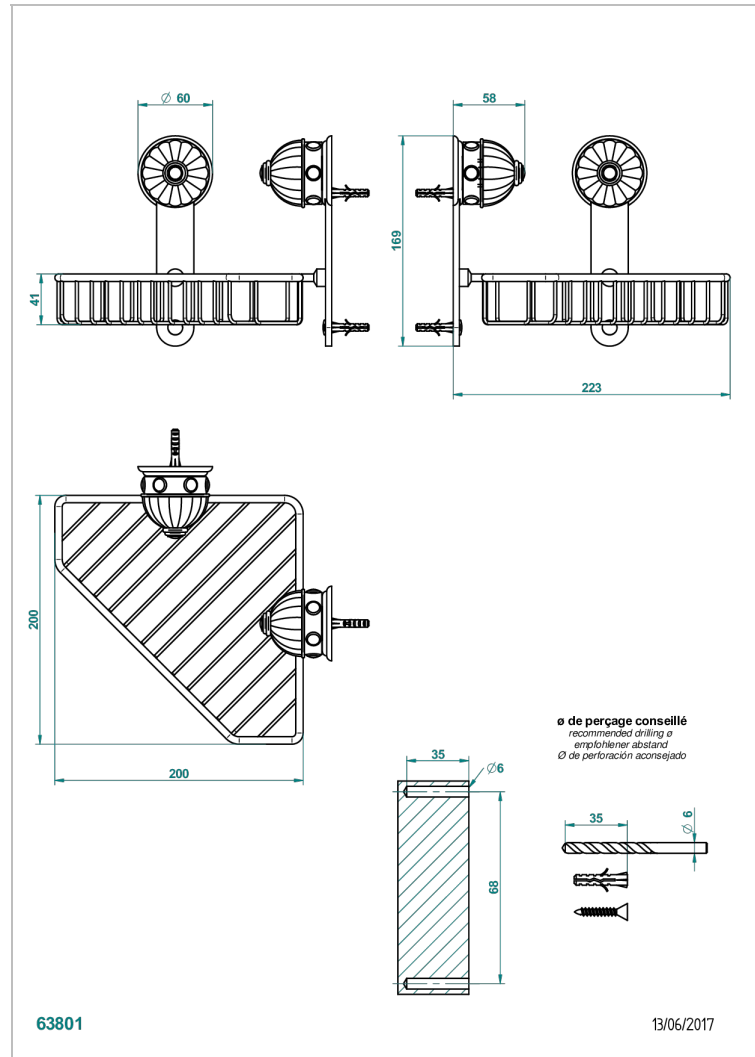

CHEVERNY RED JASPER

A1U-3623

Large corner soap basket, wall mounted

THG[®]
PARIS

CHARACTERISTIC

- Cheverny red Jasper
- Large corner soap basket, wall mounted

AVAILABLE FINITIONS

Black ceram - D30
Blush PVD - H62
Brass color PVD - H49
Brown bronze color PVD - F33
Chrome polished - A02
Chrome polished / gold polished - G02