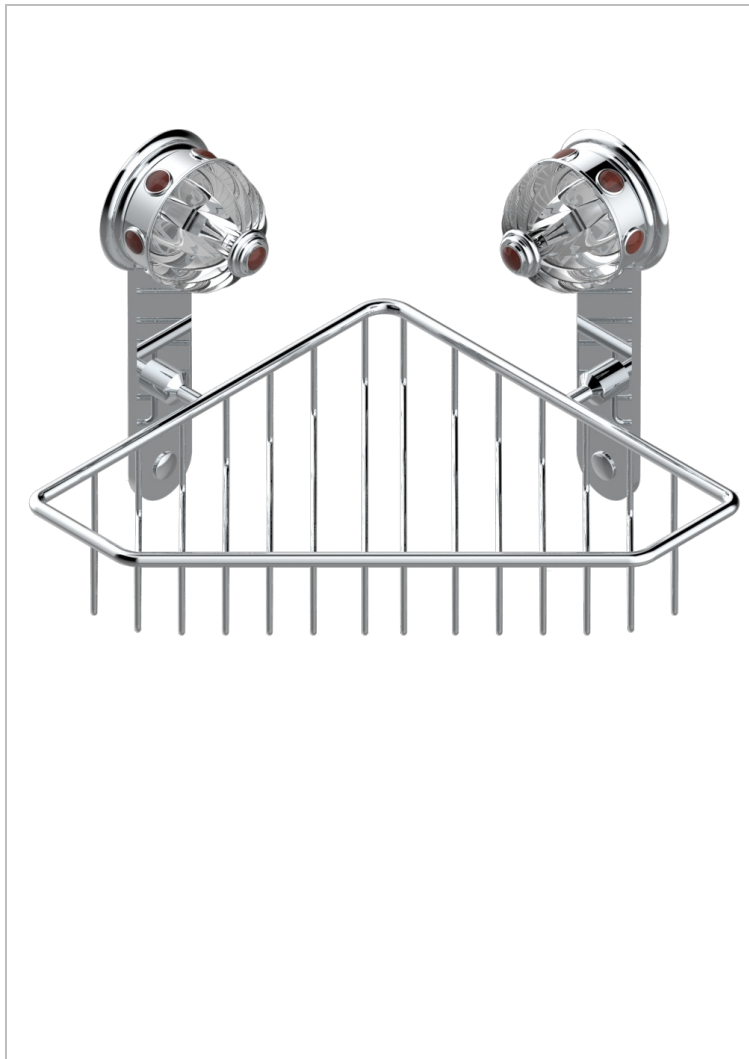

CHEVERNY RED JASPER

A1U-3623

Large corner soap basket, wall mounted

THG[®]
PARIS

CHARACTERISTIC

- Cheverny red Jasper
- Large corner soap basket, wall mounted

AVAILABLE FINITIONS

Black ceram - D30
Blush PVD - H62
Brass color PVD - H49
Brown bronze color PVD - F33
Chrome polished - A02
Chrome polished / gold polished - G02

Gold color PVD - H52
Gold mat - F07
Gold polished - F01
Graphite PVD - H64
Matt Umber PVD - H67
Matt blush PVD - H60

Matt brass color PVD - H50
Matt brown bronze color PVD - F34
Matt chrome (American satin) - C02
Matt gold color PVD - H53
Matt graphite PVD - H65
Matt nickel (American satin) - C01

Matt nickel color PVD - H56
Nickel antique / Sovereign - H28
Nickel color PVD - H55
Nickel polished - B01
Soft gold - F30
Soft matt gold - F31

Umber PVD - H66