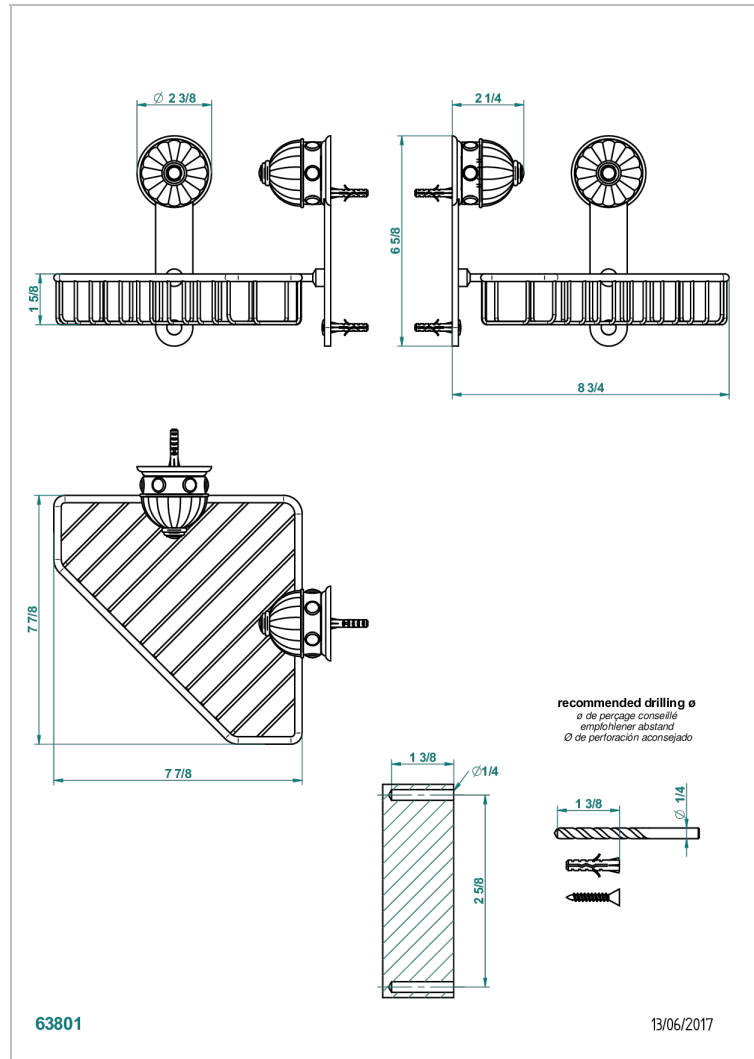

CHEVERNY RED JASPER

A1U-3623

Large corner soap basket, wall mounted

THG[®]
PARIS

CHARACTERISTIC

- Cheverny red Jasper
- Large corner soap basket, wall mounted

AVAILABLE FINITIONS

Black ceram - D30
Blush PVD - H62
Brass color PVD - H49
Brown bronze color PVD - F33
Chrome polished - A02
Chrome polished / gold polished - G02