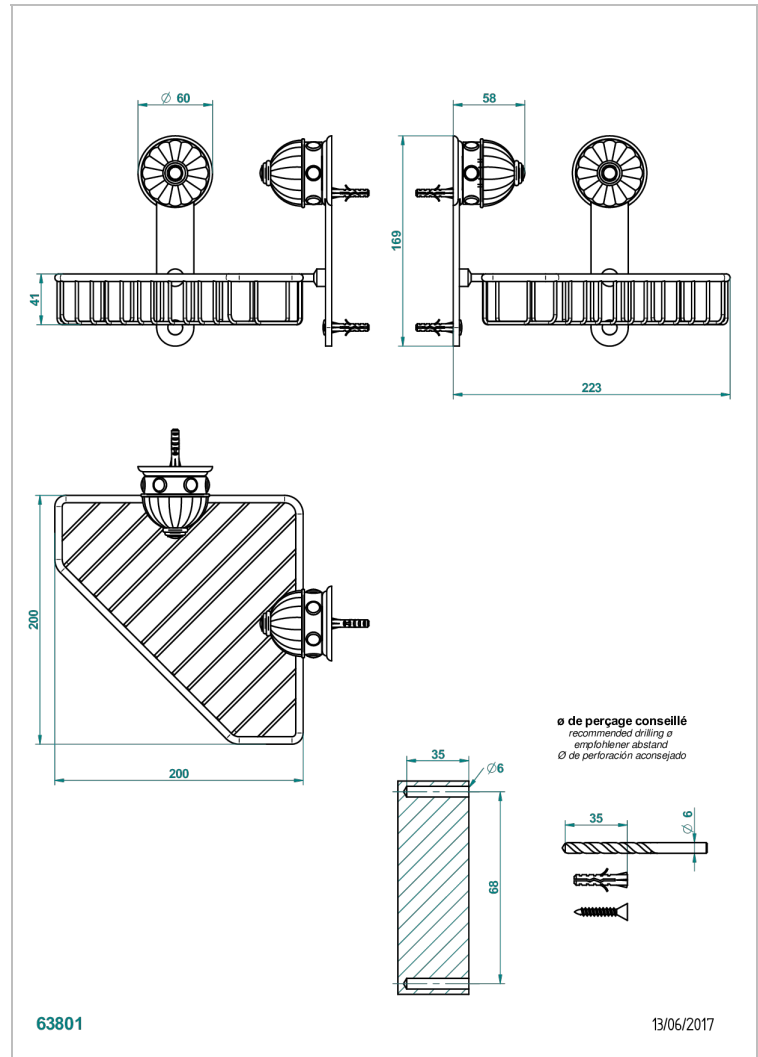

CHEVERNY RED JASPER

A1U-3623

Corner soap dish with flanges, 200 x 200 mm

THG[®]
PARIS

CHARACTERISTIC

- Cheverny red Jasper
- Corner soap dish with flanges, 200 x 200 mm

AVAILABLE FINITIONS

Antique nickel - H28
Black ceram - D30
Blush PVD - H62
Brass color PVD - H49
Brown bronze color PVD - F33
Gold color PVD - H52