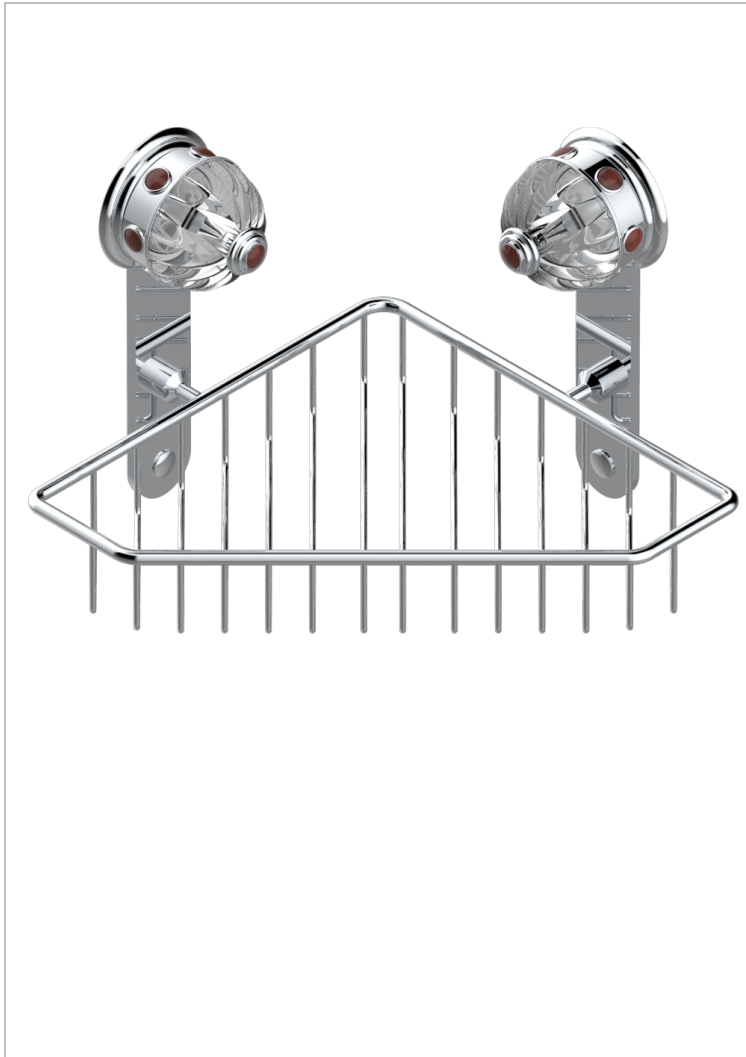

CHEVERNY RED JASPER

A1U-3623

Corner soap dish with flanges, 200 x 200 mm

THG[®]
PARIS

CHARACTERISTIC

- Cheverny red Jasper
- Corner soap dish with flanges, 200 x 200 mm

AVAILABLE FINITIONS

Antique nickel - H28
Black ceram - D30
Blush PVD - H62
Brass color PVD - H49
Brown bronze color PVD - F33
Gold color PVD - H52