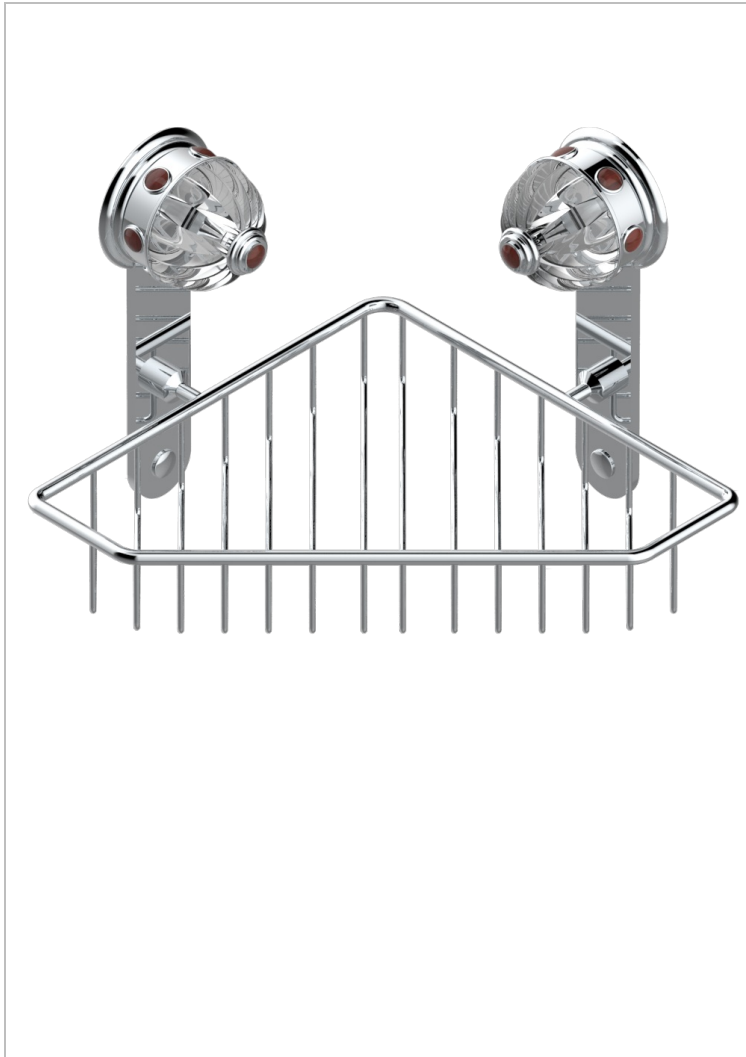

CHEVERNY RED JASPER

A1U-3623

Corner soap dish with flanges, 200 x 200 mm

CHARACTERISTIC

- Cheverny red Jasper
- Corner soap dish with flanges, 200 x 200 mm

AVAILABLE FINITIONS

Antique nickel - H28
 Black ceram - D30
 Blush PVD - H62
 Brass color PVD - H49
 Brown bronze color PVD - F33
 Gold color PVD - H52