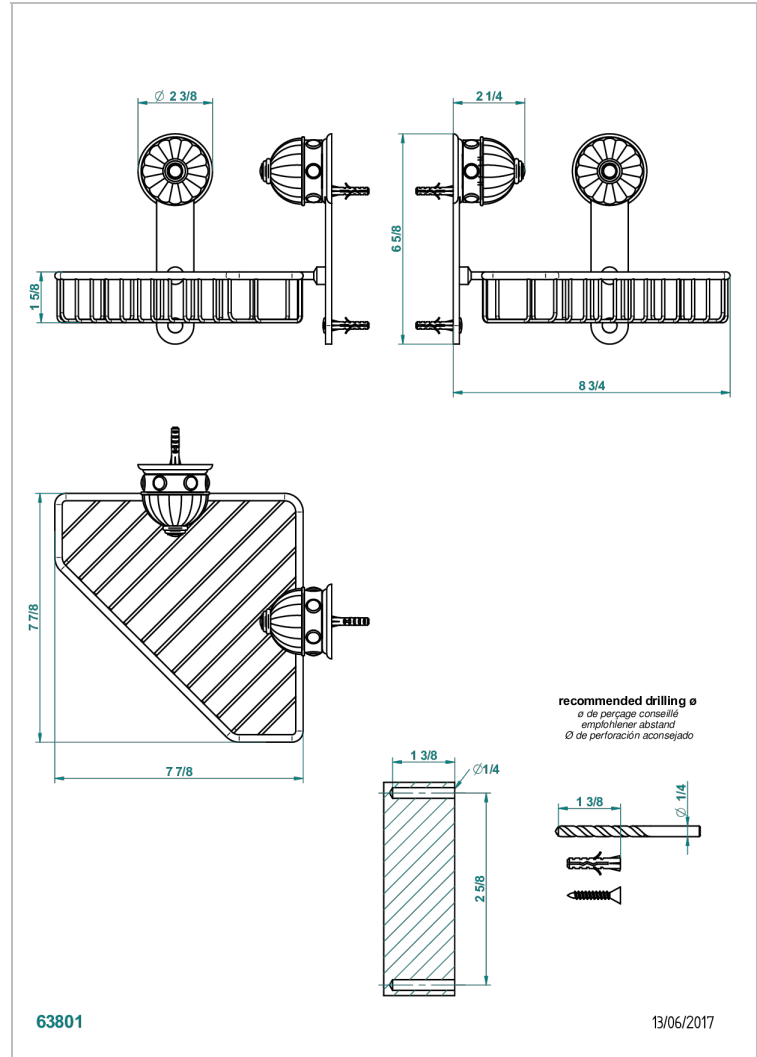

CHEVERNY RED JASPER

A1U-3623

Corner soap dish with flanges, 200 x 200 mm

CHARACTERISTIC

- Cheverny red Jasper
- Corner soap dish with flanges, 200 x 200 mm

AVAILABLE FINITIONS

Antique nickel - H28
 Black ceram - D30
 Blush PVD - H62
 Brass color PVD - H49
 Brown bronze color PVD - F33
 Gold color PVD - H52