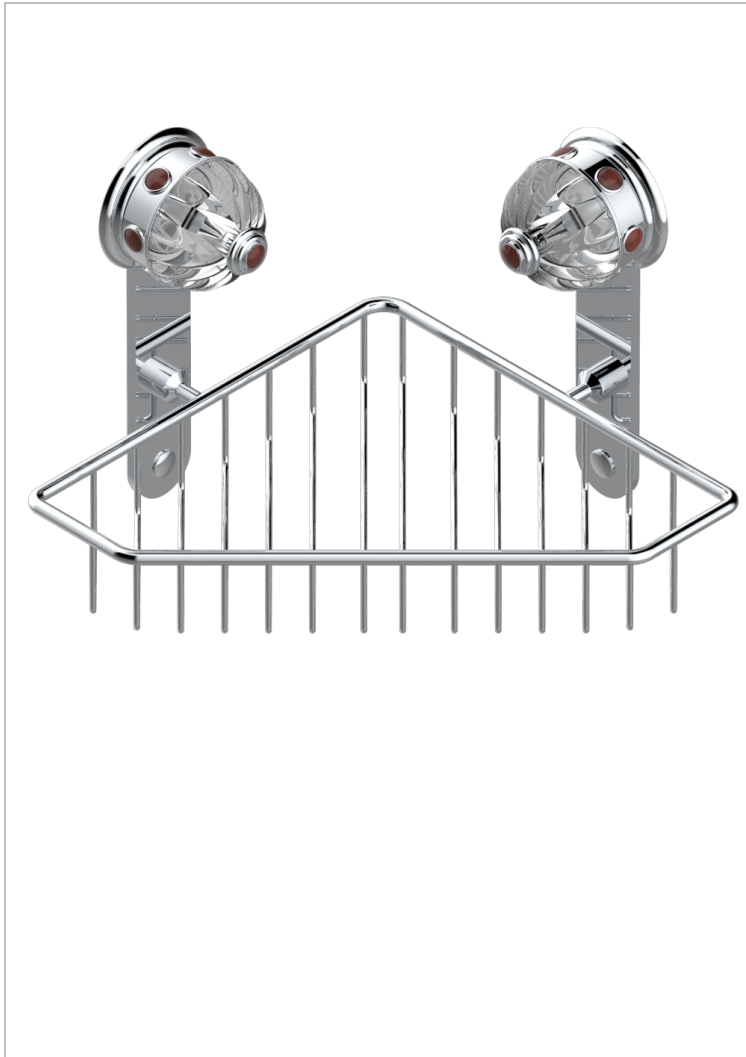

AMBOISE RED JASPER

A1L-3623

Large corner soap basket, wall mounted

THG[®]
PARIS

CHARACTERISTIC

- Amboise Red Jasper
- Large corner soap basket, wall mounted

AVAILABLE FINITIONS

Black ceram - D30
Blush PVD - H62
Brass color PVD - H49
Brown bronze color PVD - F33
Chrome polished - A02
Chrome polished / gold polished - G02

Gold color PVD - H52
Gold mat - F07
Gold polished - F01
Graphite PVD - H64
Matt Umber PVD - H67
Matt blush PVD - H60

Matt brass color PVD - H50
Matt brown bronze color PVD - F34
Matt chrome (American satin) - C02
Matt gold color PVD - H53
Matt graphite PVD - H65
Matt nickel (American satin) - C01

Matt nickel color PVD - H56
Nickel antique / Sovereign - H28
Nickel color PVD - H55
Nickel polished - B01
Soft gold - F30
Soft matt gold - F31

Umber PVD - H66