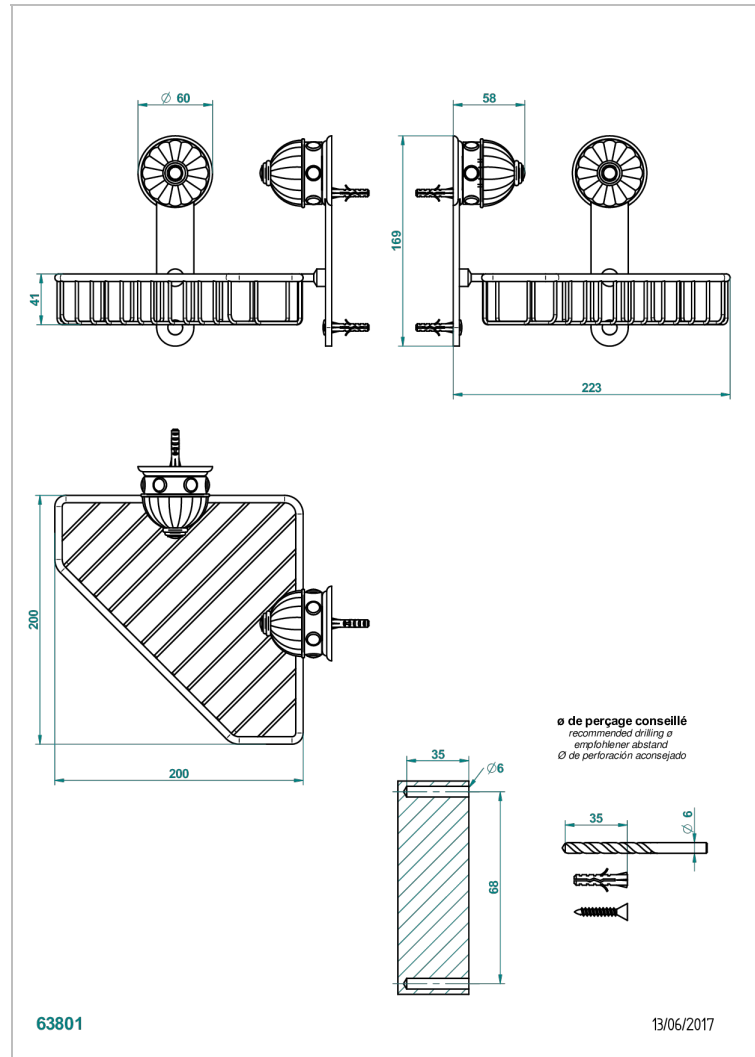

AMBOISE RED JASPER

A1L-3623

Large corner soap basket, wall mounted

THG[®]
PARIS

CHARACTERISTIC

- Amboise Red Jasper
- Large corner soap basket, wall mounted

AVAILABLE FINITIONS

Black ceram - D30
Blush PVD - H62
Brass color PVD - H49
Brown bronze color PVD - F33
Chrome polished - A02
Chrome polished / gold polished - G02