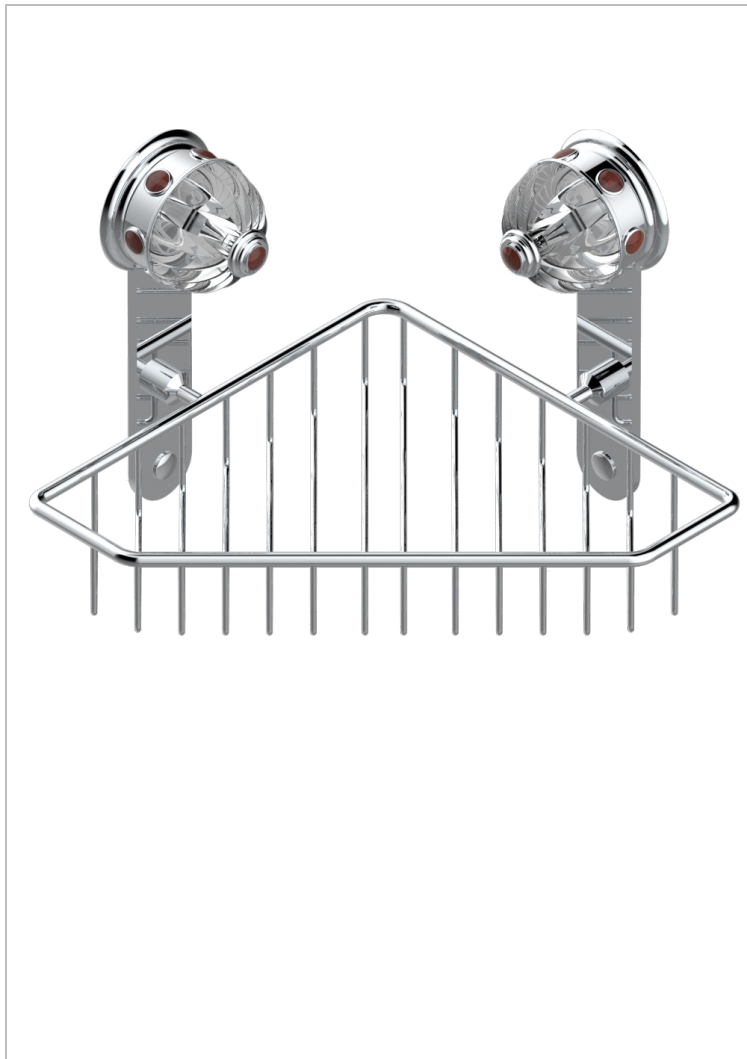

# AMBOISE RED JASPER

A1L-3623

Large corner soap basket, wall mounted

## CHARACTERISTIC

- Amboise Red Jasper
- Large corner soap basket, wall mounted