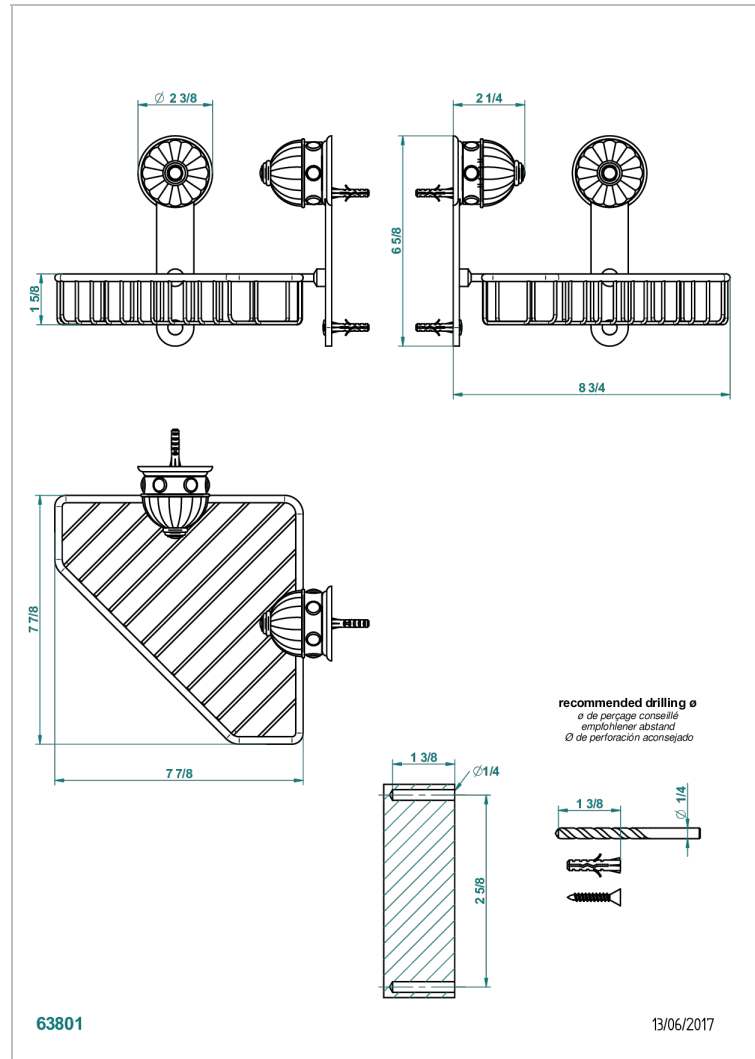

# AMBOISE RED JASPER

A1L-3623

Large corner soap basket, wall mounted

## CHARACTERISTIC

- Amboise Red Jasper
- Large corner soap basket, wall mounted