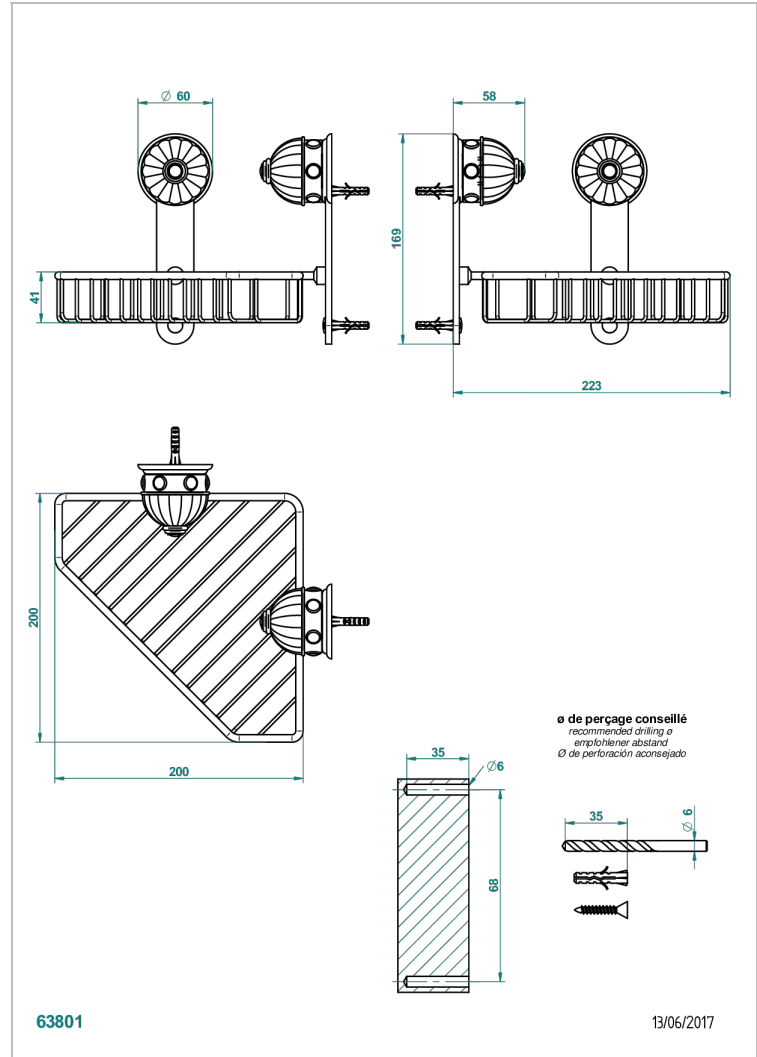

AMBOISE RED JASPER

A1L-3623

Corner soap dish with flanges, 200 x 200 mm

CHARACTERISTIC

- Amboise Red Jasper
- Corner soap dish with flanges, 200 x 200 mm

AVAILABLE FINITIONS

Antique nickel - H28
Black ceram - D30
Blush PVD - H62
Brass color PVD - H49
Brown bronze color PVD - F33
Gold color PVD - H52