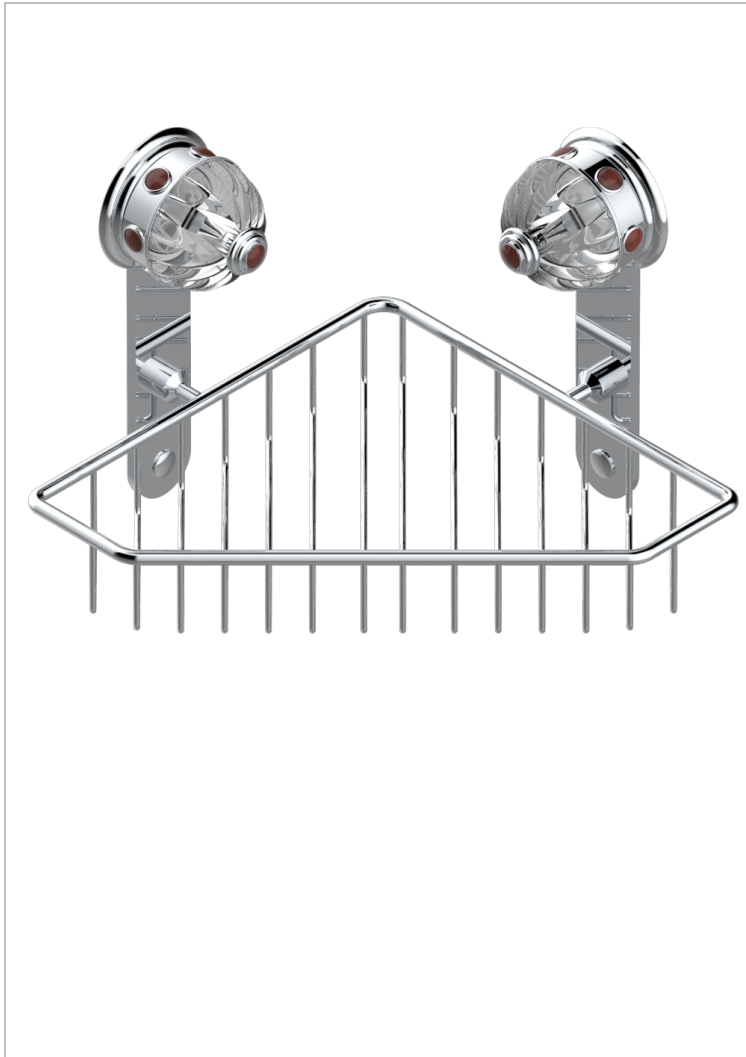

AMBOISE RED JASPER

A1L-3623

Corner soap dish with flanges, 200 x 200 mm

CHARACTERISTIC

- Amboise Red Jasper
- Corner soap dish with flanges, 200 x 200 mm

AVAILABLE FINITIONS

Antique nickel - H28
Black ceram - D30
Blush PVD - H62
Brass color PVD - H49
Brown bronze color PVD - F33
Gold color PVD - H52