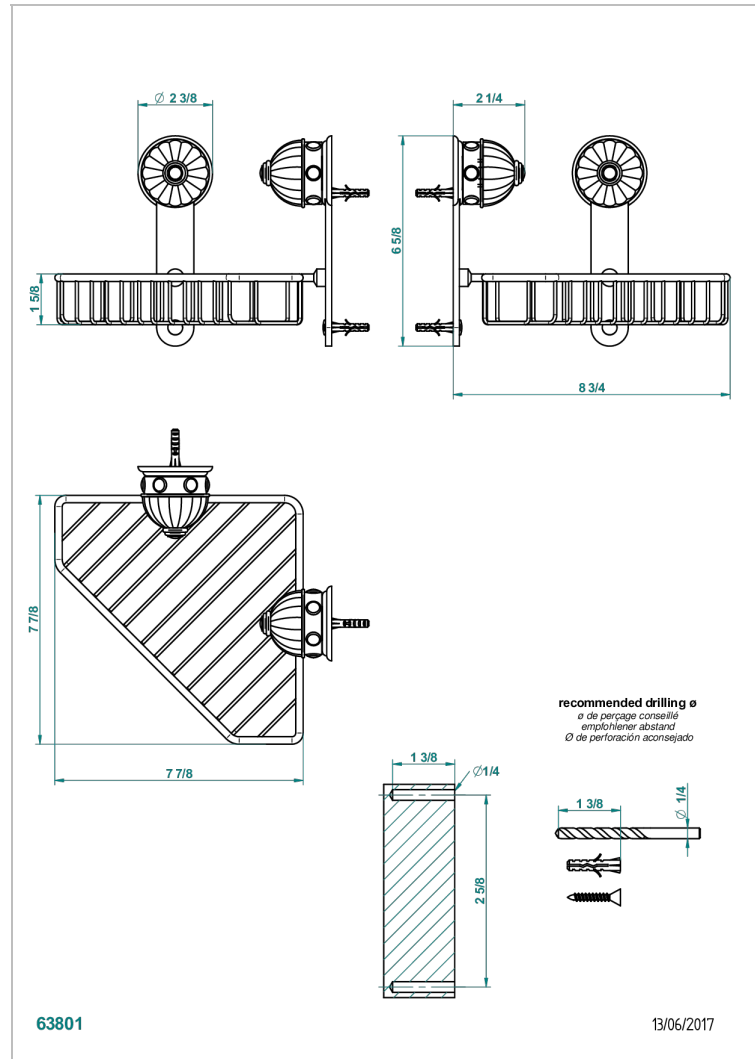

# AMBOISE RED JASPER

A1L-3623

Corner soap dish with flanges, 200 x 200 mm

## CHARACTERISTIC

- Amboise Red Jasper
- Corner soap dish with flanges, 200 x 200 mm