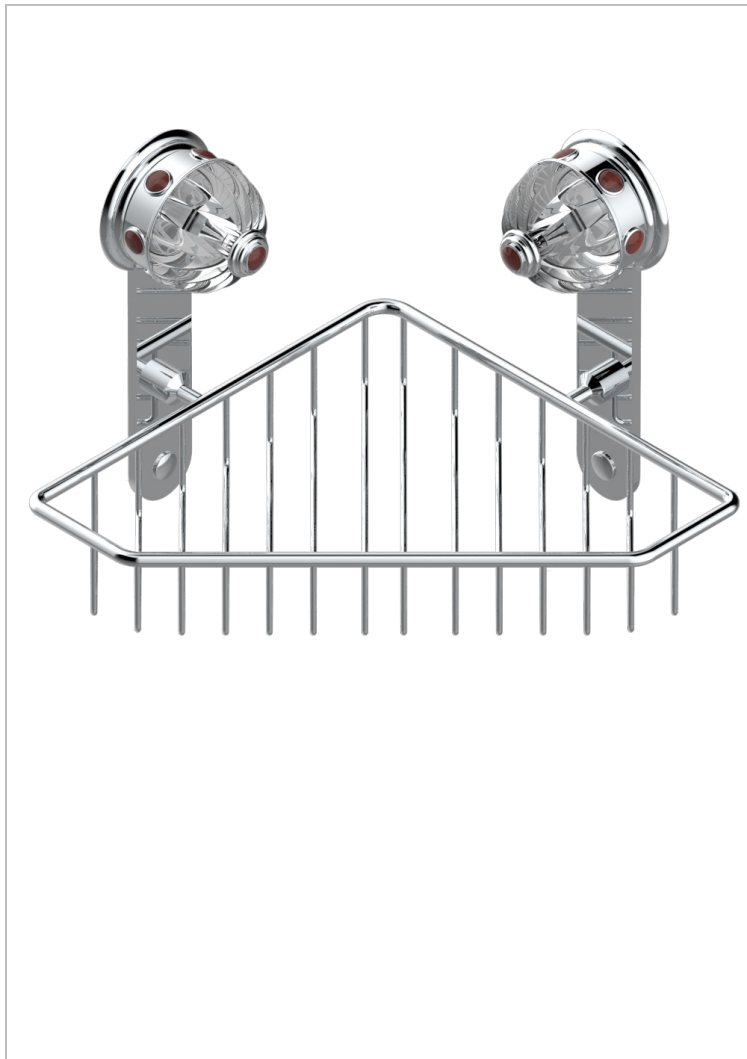

# AMBOISE RED JASPER

A1L-3623

Corner soap dish with flanges, 200 x 200 mm

## CHARACTERISTIC

- Amboise Red Jasper
- Corner soap dish with flanges, 200 x 200 mm

## AVAILABLE FINITIONS

Antique nickel - H28  
 Black ceram - D30  
 Blush PVD - H62  
 Brass color PVD - H49  
 Brown bronze color PVD - F33  
 Gold color PVD - H52

Graphite PVD - H64  
 Matt Umber PVD - H67  
 Matt blush PVD - H60  
 Matt brass color PVD - H50  
 Matt brown bronze color PVD - F34  
 Matt chrome - C02