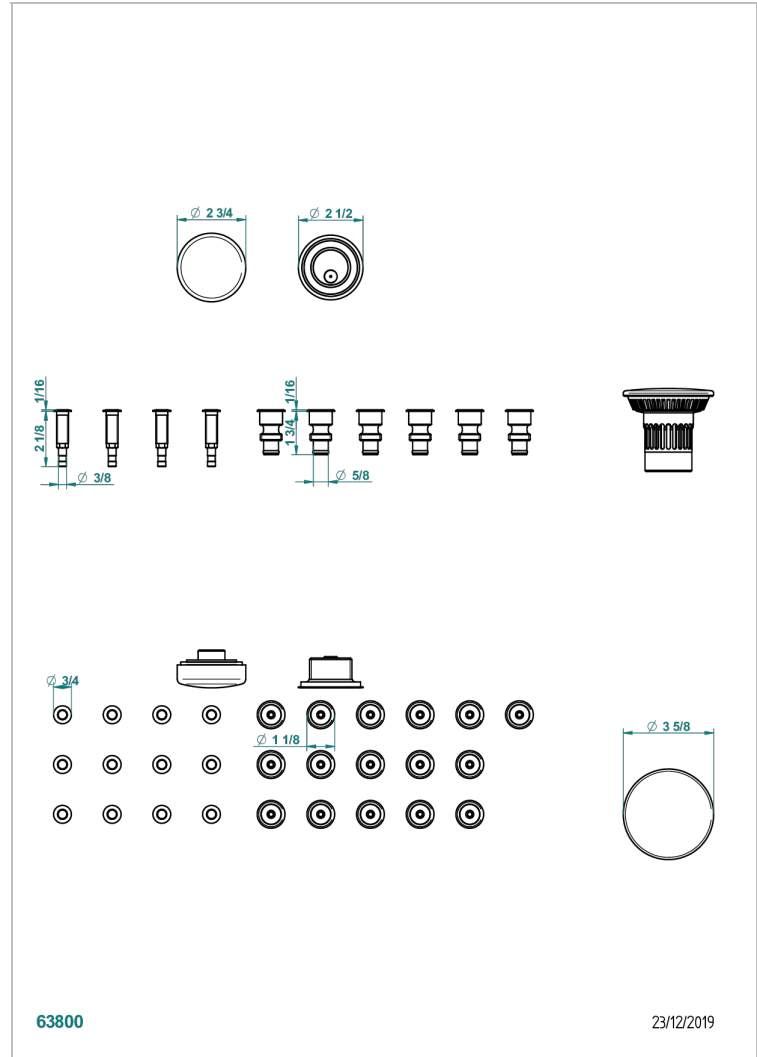

# WHIRPOOL SYSTEM

B12-K16H12A

Whirlpool system with 16 hydro jets and 12 aero jets

## CARACTERÍSTICAS

- Whirlpool system
- Whirlpool system with 16 hydro jets and 12 aero jets

## ACABADOS DISPONIBLES

Cromo - A02  
Pvd blush - H62  
Pvd blush mate - H60  
Pvd color latón - H49  
Pvd color latón mate - H50  
Pvd color níquel - H55

Pvd color níquel mate - H56  
Pvd color oro - H52  
Pvd grafito - H64  
Pvd grafito mate - H65  
Pvd marrón bronce - F33  
Pvd marrón bronce mate - F34

Pvd umber - H66  
Pvd umber mate - H67