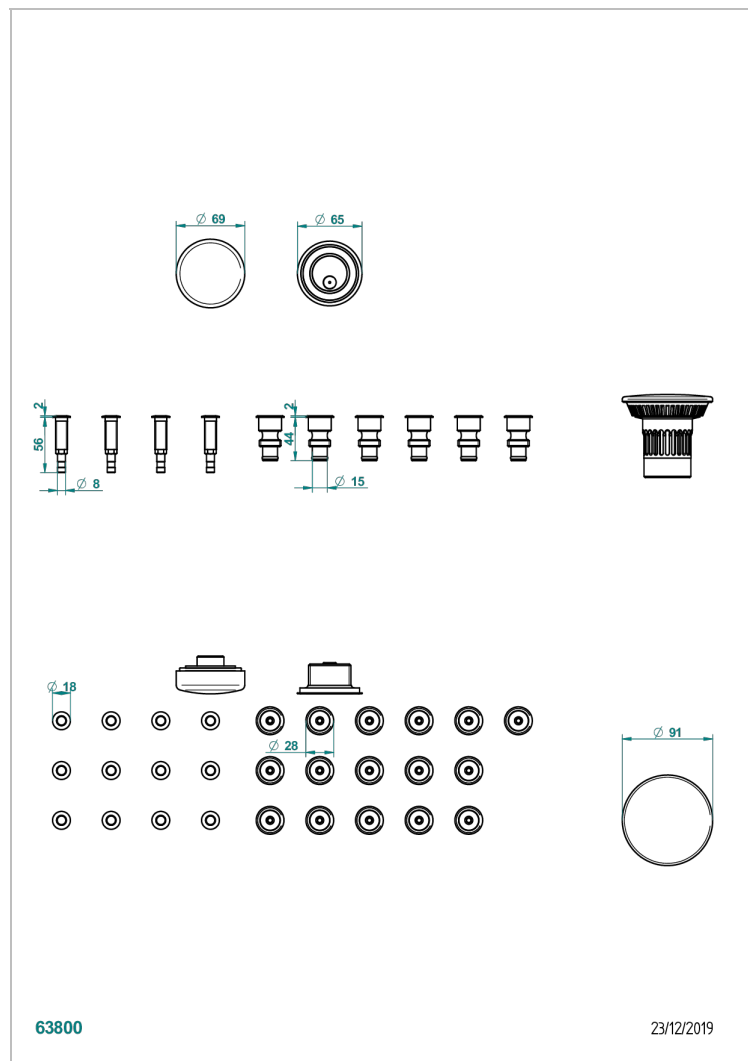

# WHIRPOOL SYSTEM

B12-K16H12A

Whirlpool system with 16 hydro jets and 12 aero jets

THG<sup>®</sup>  
PARIS

## CHARACTERISTIC

- Whirlpool system
- Whirlpool system with 16 hydro jets and 12 aero jets

## AVAILABLE FINITIONS

Blush PVD - H62  
Brass color PVD - H49  
Brown bronze color PVD - F33  
Gold color PVD - H52  
Graphite PVD - H64  
Matt Umber PVD - H67

Matt blush PVD - H60  
Matt brass color PVD - H50  
Matt brown bronze color PVD - F34  
Matt graphite PVD - H65  
Matt nickel color PVD - H56  
Nickel color PVD - H55

Polished chrome (color finish) - A02  
Umber PVD - H66