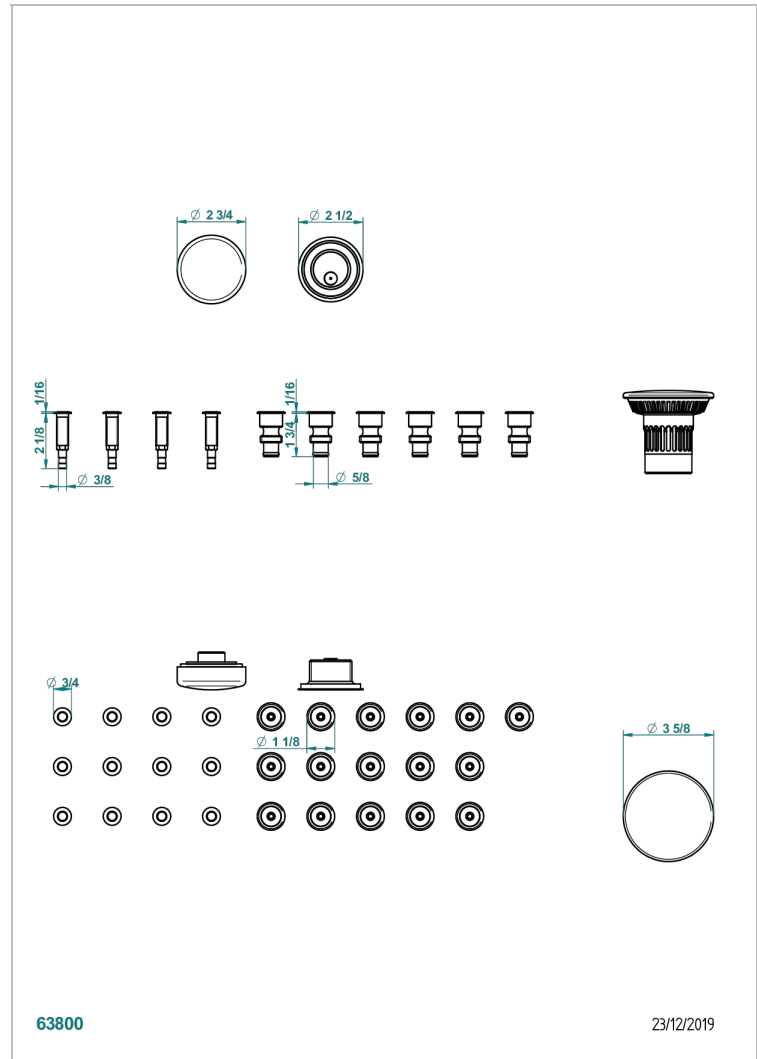

WHIRPOOL SYSTEM

B12-K16H12A

Whirlpool system with 16 hydro jets and 12 aero jets

CHARACTERISTIC

- Whirlpool system
- Whirlpool system with 16 hydro jets and 12 aero jets

AVAILABLE FINITIONS

Blush PVD - H62
Brass color PVD - H49
Brown bronze color PVD - F33
Gold color PVD - H52
Graphite PVD - H64
Matt Umber PVD - H67

Matt blush PVD - H60
Matt brass color PVD - H50
Matt brown bronze color PVD - F34
Matt graphite PVD - H65
Matt nickel color PVD - H56
Nickel color PVD - H55

Polished chrome (color finish) - A02
Umber PVD - H66