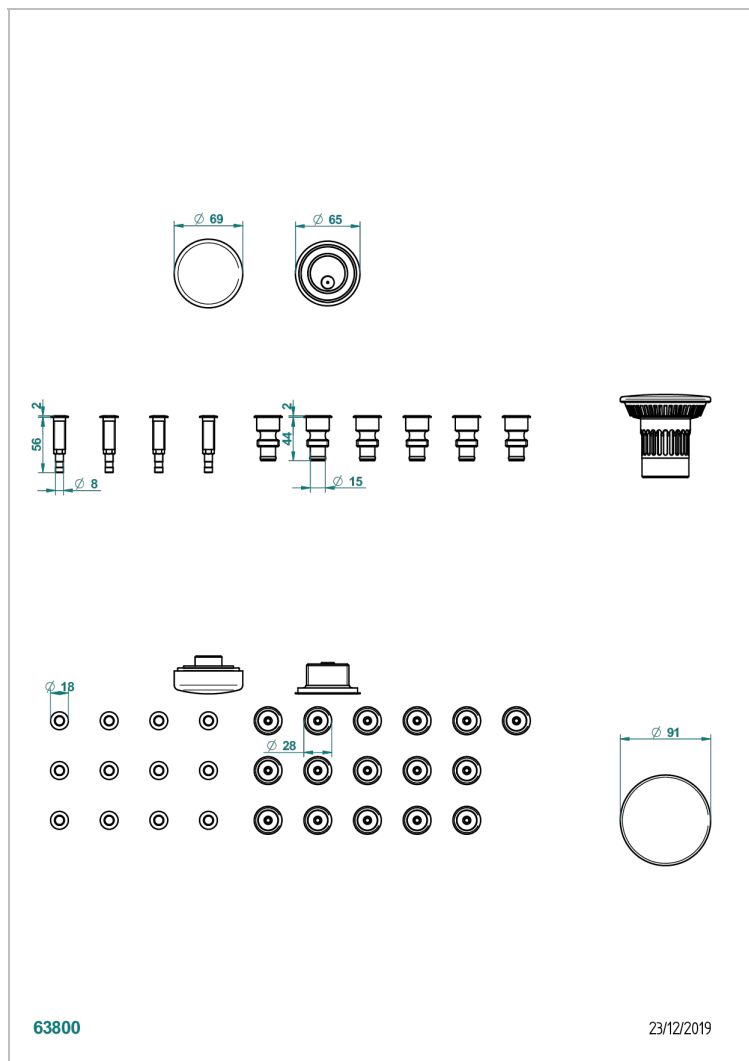

# WHIRPOOL SYSTEM

B12-K16H12A

Whirlpool system with 16 hydro jets and 12 aero jets

THG<sup>®</sup>  
PARIS

## CHARACTERISTIC

- Whirlpool system
- Whirlpool system with 16 hydro jets and 12 aero jets

## AVAILABLE FINITIONS

Blush PVD - H62  
Brass color PVD - H49  
Brown bronze color PVD - F33  
Gold color PVD - H52  
Graphite PVD - H64  
Matt Umber PVD - H67

Matt blush PVD - H60  
Matt brass color PVD - H50  
Matt brown bronze color PVD - F34  
Matt graphite PVD - H65  
Matt nickel color PVD - H56  
Nickel color PVD - H55

Polished chrome (color finish) - A02  
Umber PVD - H66