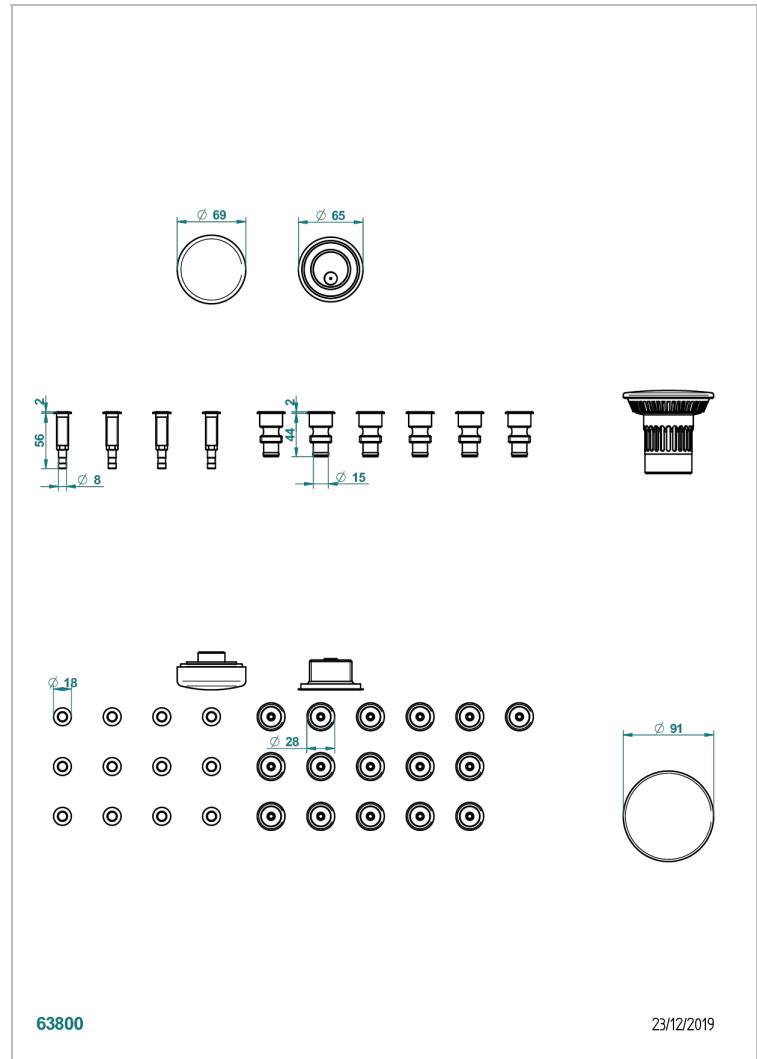

WHIRPOOL SYSTEM

B12-K16H12A

Whirlpool system with 16 hydro jets and 12 aero jets

THG[®]
PARIS

EIGENSCHAFTEN

- Whirlpool system
- Whirlpool system with 16 hydro jets and 12 aero jets

VERFÜGBARE OBERFLÄCHEN

Chrom - A02
Pvd blush - H62
Pvd blush matt - H60
Pvd bronze braun - F33
Pvd bronze braun matt - F34
Pvd gold - H52

Pvd graphite - H64
Pvd graphite matt - H65
Pvd messing - H49
Pvd messing matt - H50
Pvd nickel - H55
Pvd nickel matt - H56

Pvd umber - H66
Pvd umber matt - H67