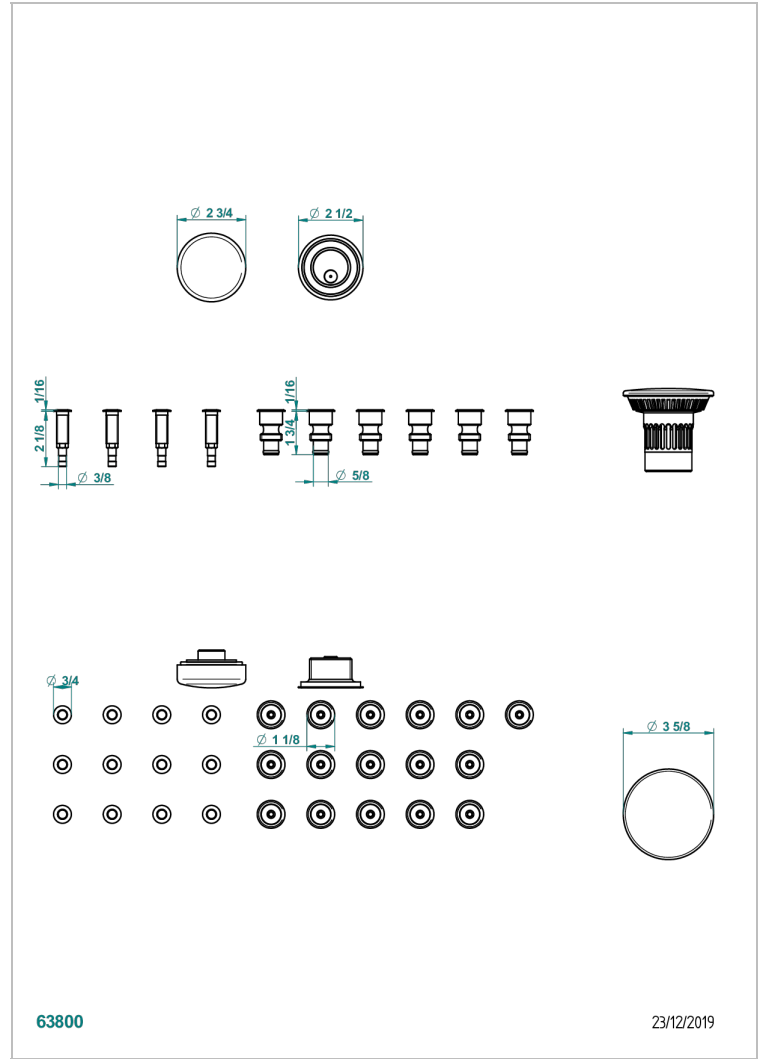

WHIRPOOL SYSTEM

B12-K16H12A

Whirlpool system with 16 hydro jets and 12 aero jets

THG[®]
PARIS

CARACTERÍSTICAS

- Whirlpool system
- Whirlpool system with 16 hydro jets and 12 aero jets

ACABADOS DISPONIBLES

Cromo - A02
Pvd blush - H62
Pvd blush mate - H60
Pvd color latón - H49
Pvd color latón mate - H50
Pvd color níquel - H55

Pvd color níquel mate - H56
Pvd color oro - H52
Pvd grafito - H64
Pvd grafito mate - H65
Pvd marrón bronce - F33
Pvd marrón bronce mate - F34

Pvd umber - H66
Pvd umber mate - H67