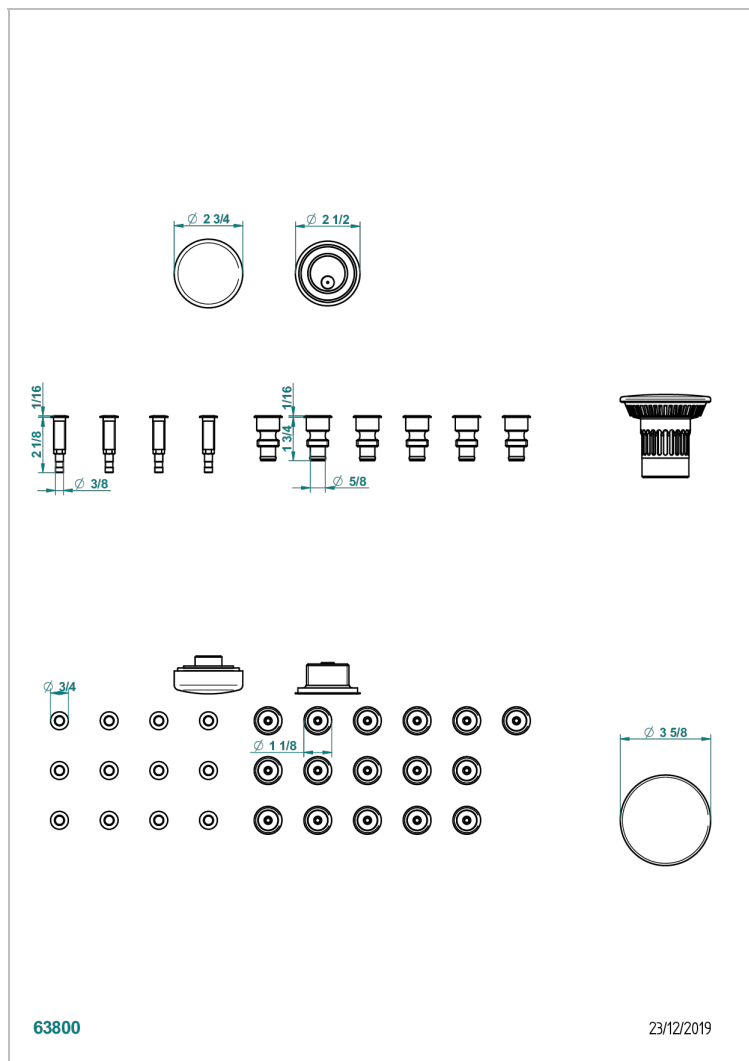

WHIRPOOL SYSTEM

B12-K16H12A

Whirlpool system with 16 hydro jets and 12 aero jets

CHARACTERISTIC

- Whirlpool system
- Whirlpool system with 16 hydro jets and 12 aero jets

AVAILABLE FINITIONS

Blush PVD - H62
Brass color PVD - H49
Brown bronze color PVD - F33
Gold color PVD - H52
Graphite PVD - H64
Matt Umber PVD - H67

Matt blush PVD - H60
Matt brass color PVD - H50
Matt brown bronze color PVD - F34
Matt graphite PVD - H65
Matt nickel color PVD - H56
Nickel color PVD - H55

Polished chrome (color finish) - A02
Umber PVD - H66