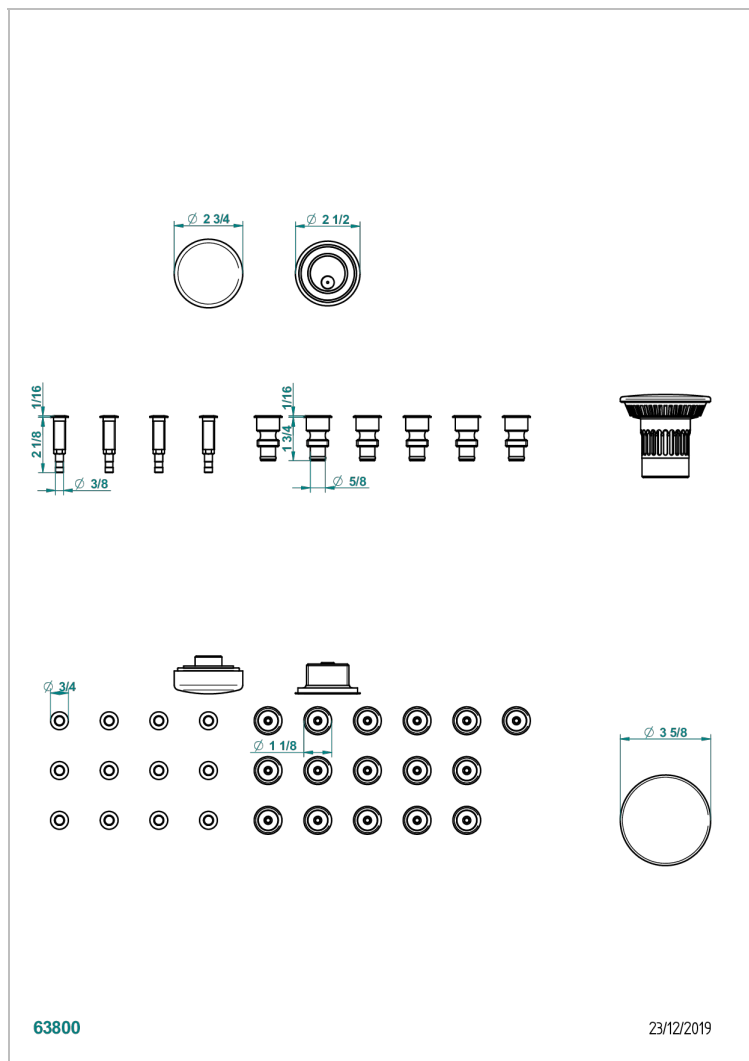

# WHIRPOOL SYSTEM

B12-K16H12A

Whirlpool system with 16 hydro jets and 12 aero jets

## VERFÜGBARE OBERFLÄCHEN

Chrom - A02  
Pvd blush - H62  
Pvd blush matt - H60  
Pvd bronze braun - F33  
Pvd bronze braun matt - F34  
Pvd gold - H52

Pvd graphite - H64  
Pvd graphite matt - H65  
Pvd messing - H49  
Pvd messing matt - H50  
Pvd nickel - H55  
Pvd nickel matt - H56

Pvd umber - H66  
Pvd umber matt - H67