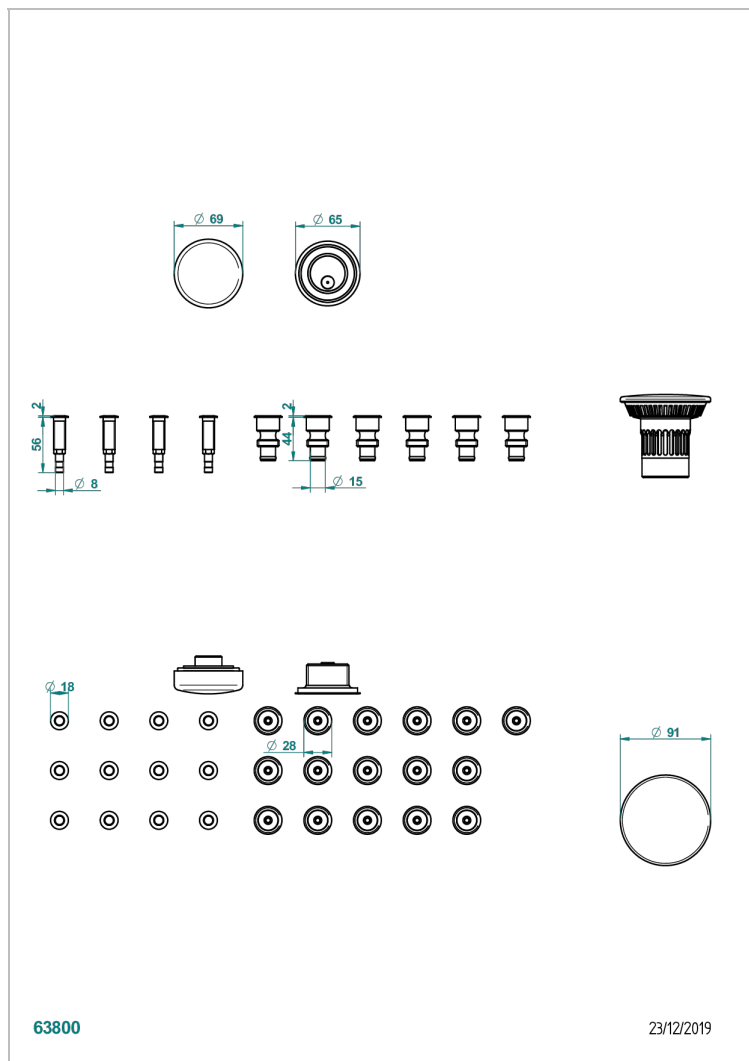

# WHIRPOOL SYSTEM

B12-K16H12A

Whirlpool system with 16 hydro jets and 12 aero jets

## CHARACTERISTIC

- Whirlpool system
- Whirlpool system with 16 hydro jets and 12 aero jets

## AVAILABLE FINITIONS

Blush PVD - H62  
Brass color PVD - H49  
Brown bronze color PVD - F33  
Gold color PVD - H52  
Graphite PVD - H64  
Matt Umber PVD - H67

Matt blush PVD - H60  
Matt brass color PVD - H50  
Matt brown bronze color PVD - F34  
Matt graphite PVD - H65  
Matt nickel color PVD - H56  
Nickel color PVD - H55

Polished chrome (color finish) - A02  
Umber PVD - H66