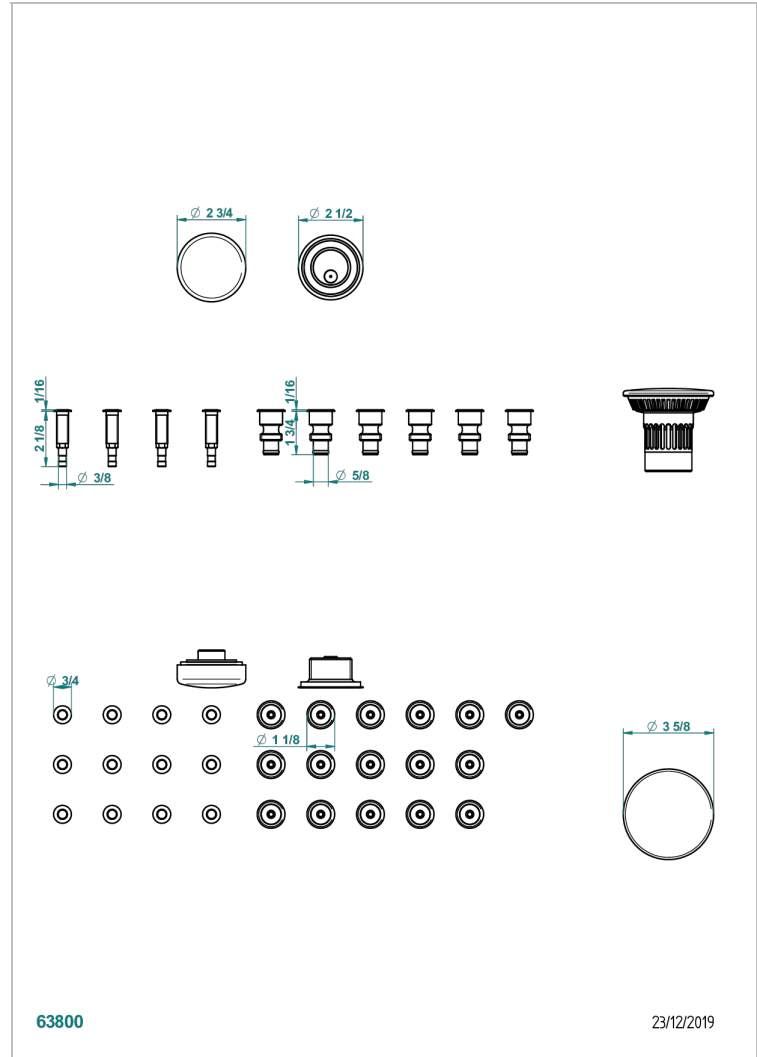

WHIRPOOL SYSTEM

B12-K16H12A

Whirlpool system with 16 hydro jets and 12 aero jets

CARACTERÍSTICAS

- Whirlpool system
- Whirlpool system with 16 hydro jets and 12 aero jets

ACABADOS DISPONIBLES

Cromo - A02
Pvd blush - H62
Pvd blush mate - H60
Pvd color latón - H49
Pvd color latón mate - H50
Pvd color níquel - H55

Pvd color níquel mate - H56
Pvd color oro - H52
Pvd grafito - H64
Pvd grafito mate - H65
Pvd marrón bronce - F33
Pvd marrón bronce mate - F34

Pvd umber - H66
Pvd umber mate - H67