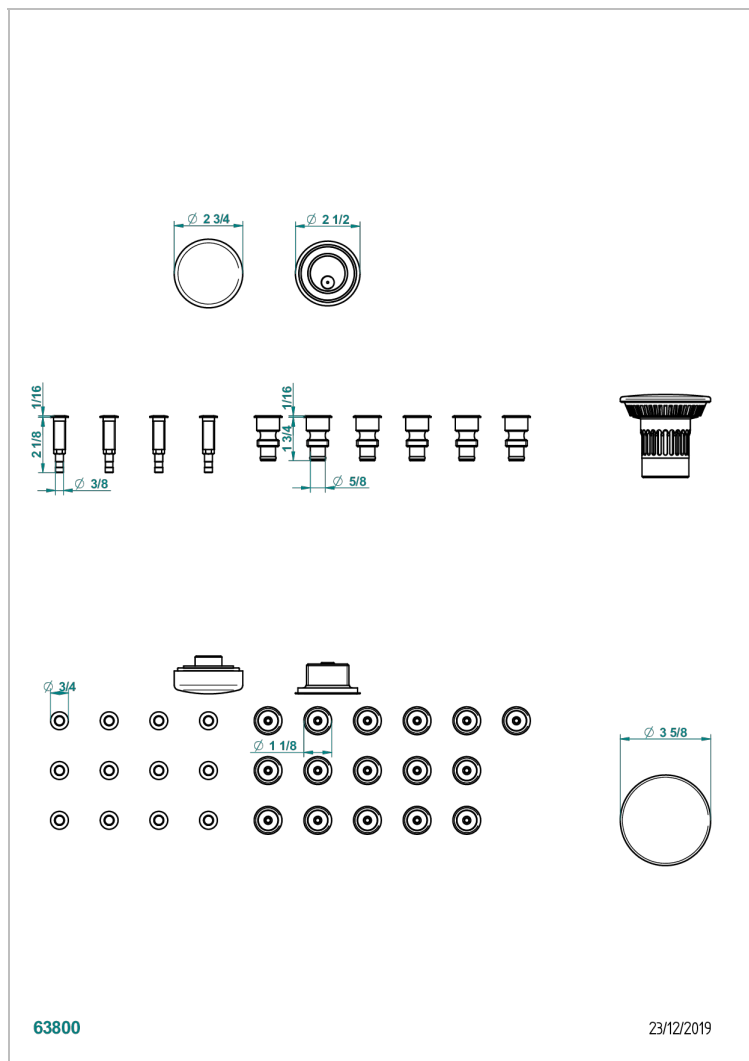

# WHIRPOOL SYSTEM

B12-K16H12A

Whirlpool system with 16 hydro jets and 12 aero jets

## CHARACTERISTIC

- Whirlpool system
- Whirlpool system with 16 hydro jets and 12 aero jets

## AVAILABLE FINITIONS

Blush PVD - H62  
Brass color PVD - H49  
Brown bronze color PVD - F33  
Gold color PVD - H52  
Graphite PVD - H64  
Matt Umber PVD - H67

Matt blush PVD - H60  
Matt brass color PVD - H50  
Matt brown bronze color PVD - F34  
Matt graphite PVD - H65  
Matt nickel color PVD - H56  
Nickel color PVD - H55

Polished chrome (color finish) - A02  
Umber PVD - H66