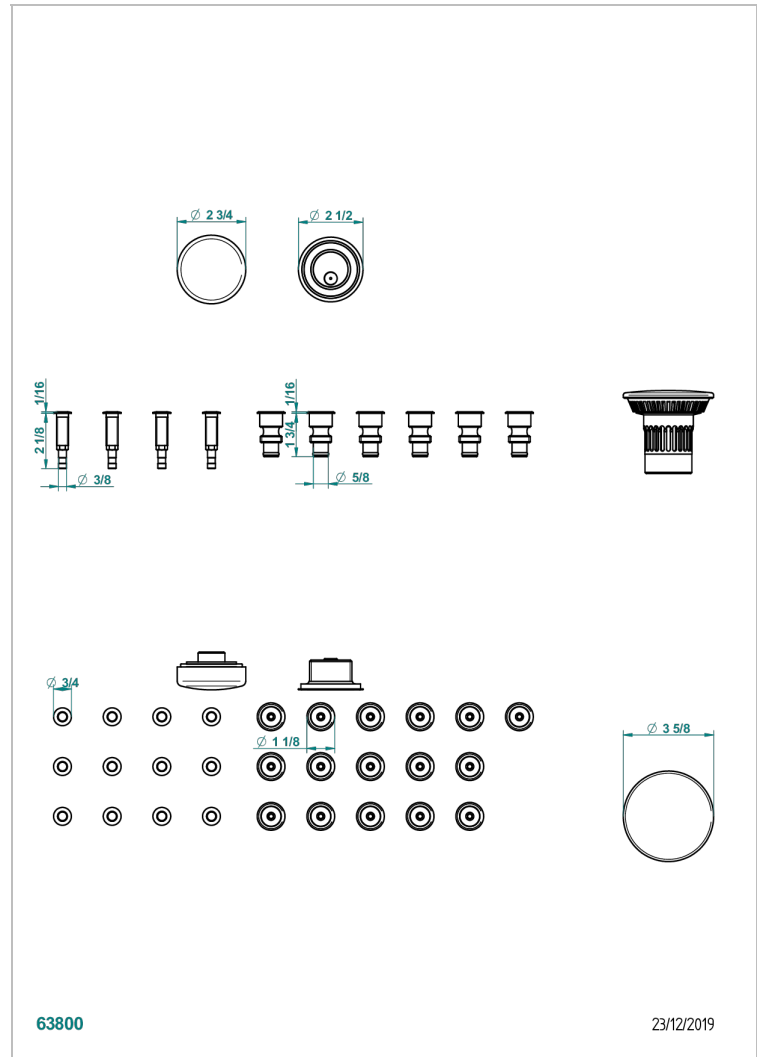

# WHIRPOOL SYSTEM

B12-K16H12A

Whirlpool system with 16 hydro jets and 12 aero jets

## EIGENSCHAFTEN

- Whirlpool system
- Whirlpool system with 16 hydro jets and 12 aero jets

## VERFÜGBARE OBERFLÄCHEN

Chrom - A02  
Pvd blush - H62  
Pvd blush matt - H60  
Pvd bronze braun - F33  
Pvd bronze braun matt - F34  
Pvd gold - H52

Pvd graphite - H64  
Pvd graphite matt - H65  
Pvd messing - H49  
Pvd messing matt - H50  
Pvd nickel - H55  
Pvd nickel matt - H56

Pvd umber - H66  
Pvd umber matt - H67