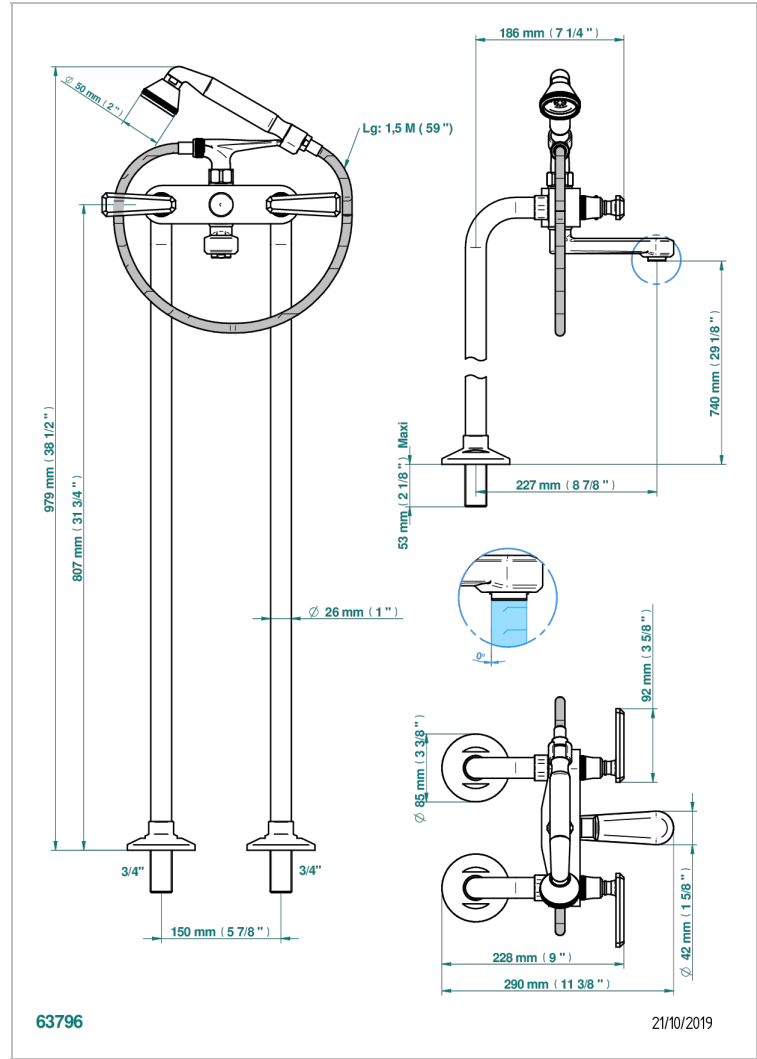

TRADITION WITH LEVER HANDLES

A58-13CS

Bath shower tub filler with floor risers

CHARACTERISTIC

- ACS : 21ACCLY034

STANDARDS

AVAILABLE FINITIONS

Black ceram - D30