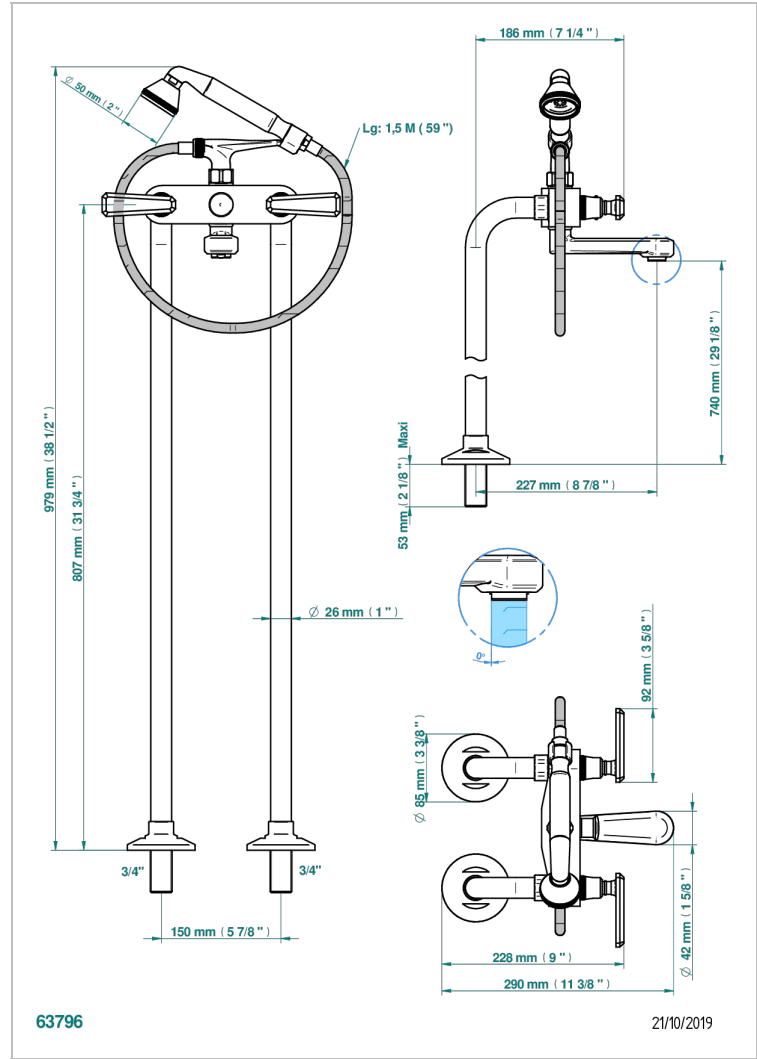

TRADITION WITH LEVER

A58-13CS

Free-standing bath/shower mixer with upright connections

THG[®]
PARIS

CHARACTERISTIC

- ACS : 21ACCLY034

STANDARDS

RELATED SKU'S

- Ref. G00-13800A Set of installation for tub filler

AVAILABLE FINITIONS

Antique nickel - H28
Black ceram - D30
Blush PVD - H62
Brass color PVD - H49
Brown bronze color PVD - F33
Gold color PVD - H52

Graphite PVD - H64
Lacquered light bronze - D01
Matt Umber PVD - H67
Matt blush PVD - H60
Matt brass color PVD - H50
Matt brown bronze color PVD - F34