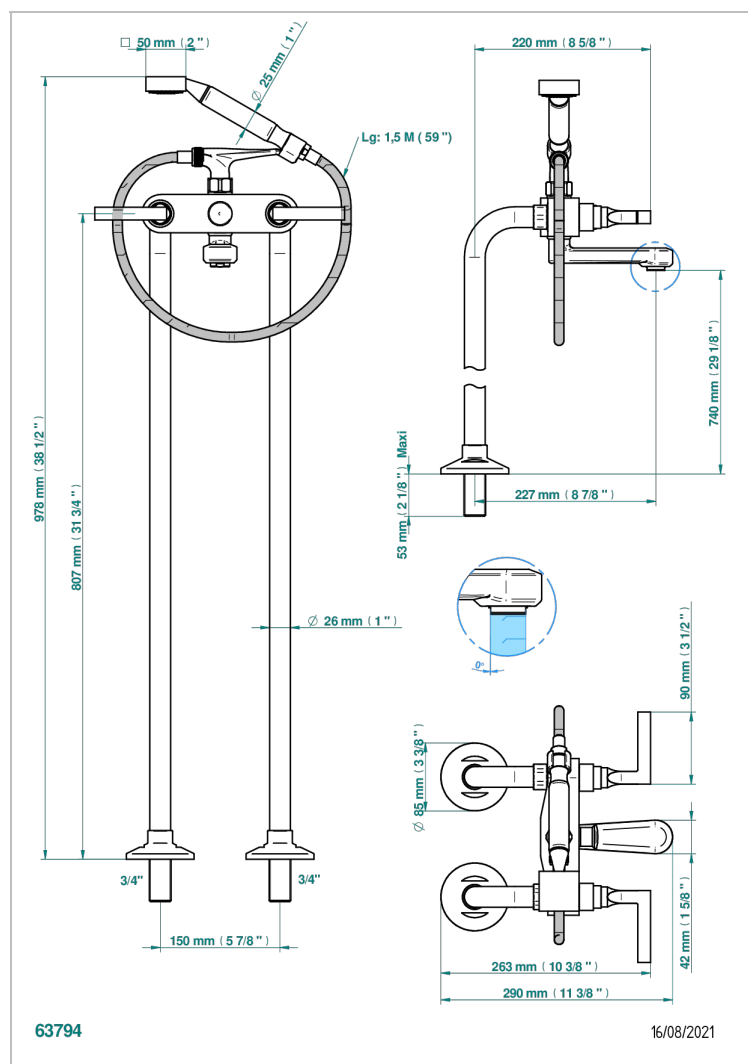

BELUGA WITH LEVER HANDLES

G1U-13CS

Bath shower tub filler with floor risers

CHARACTERISTIC

- ACS : 21ACCLY034

STANDARDS

AVAILABLE FINITIONS

Black ceram - D30