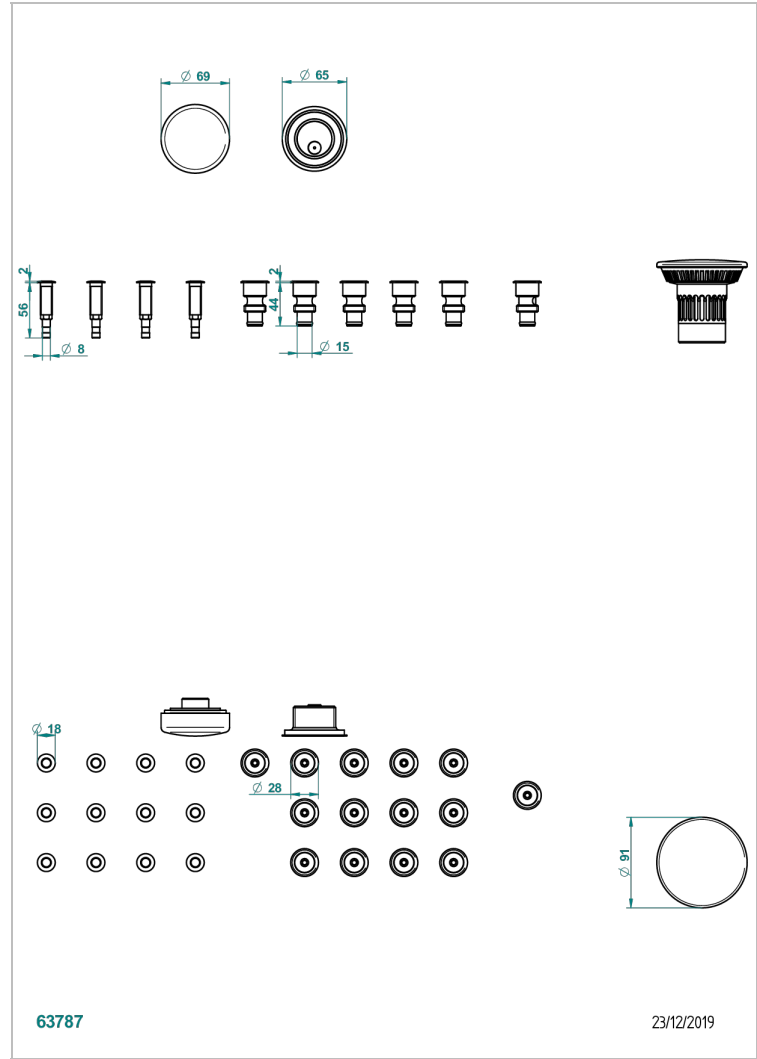

WHIRPOOL SYSTEM

B12-K14H12A

Whirlpool system with 14 hydro jets and 12 aero jets

THG[®]
PARIS

CARACTERÍSTICAS

- Whirlpool system
- Whirlpool system with 14 hydro jets and 12 aero jets

ACABADOS DISPONIBLES

Cromo - A02
Pvd blush - H62
Pvd blush mate - H60
Pvd color latón - H49
Pvd color latón mate - H50
Pvd color níquel - H55

Pvd color níquel mate - H56
Pvd color oro - H52
Pvd grafito - H64
Pvd grafito mate - H65
Pvd marrón bronce - F33
Pvd marrón bronce mate - F34

Pvd umber - H66
Pvd umber mate - H67