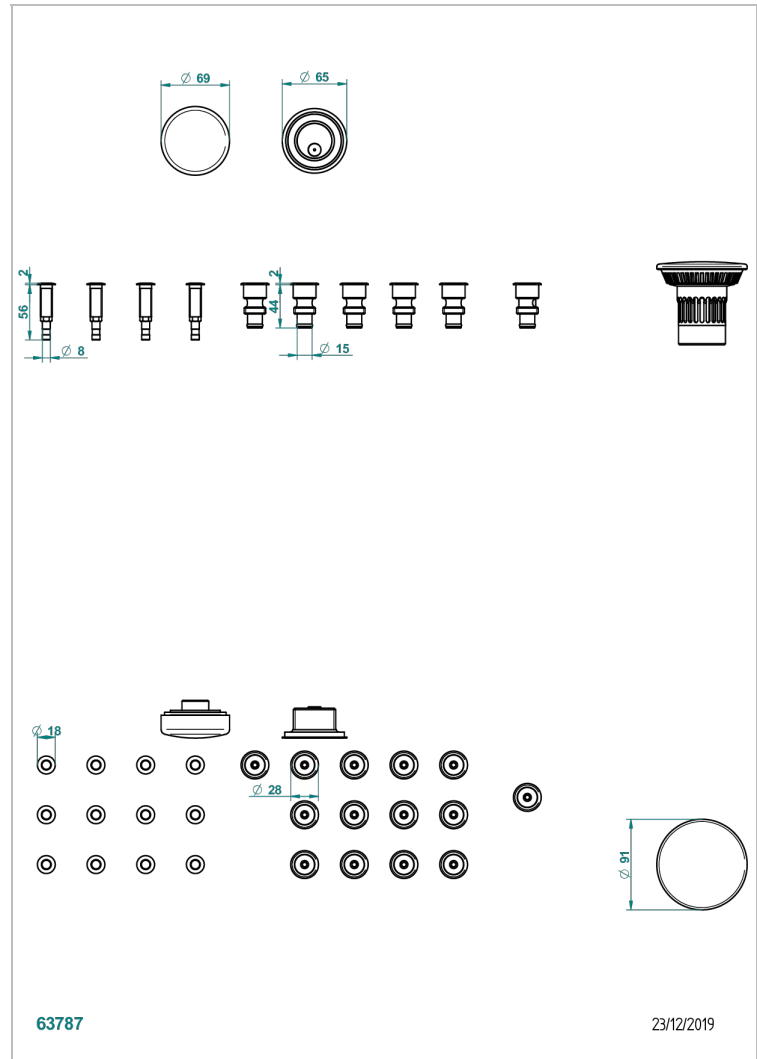

WHIRLPOOL SYSTEM

B12-K14H12A

Whirlpool system with 14 hydro jets and 12 aero jets

THG[®]
PARIS

CHARACTERISTIC

- Whirlpool system
- Whirlpool system with 14 hydro jets and 12 aero jets

AVAILABLE FINITIONS

Blush PVD - H62
Brass color PVD - H49
Brown bronze color PVD - F33
Chrome polished - A02
Gold color PVD - H52
Graphite PVD - H64

Matt Umber PVD - H67
Matt blush PVD - H60
Matt brass color PVD - H50
Matt brown bronze color PVD - F34
Matt graphite PVD - H65
Matt nickel color PVD - H56

Nickel color PVD - H55
Umber PVD - H66