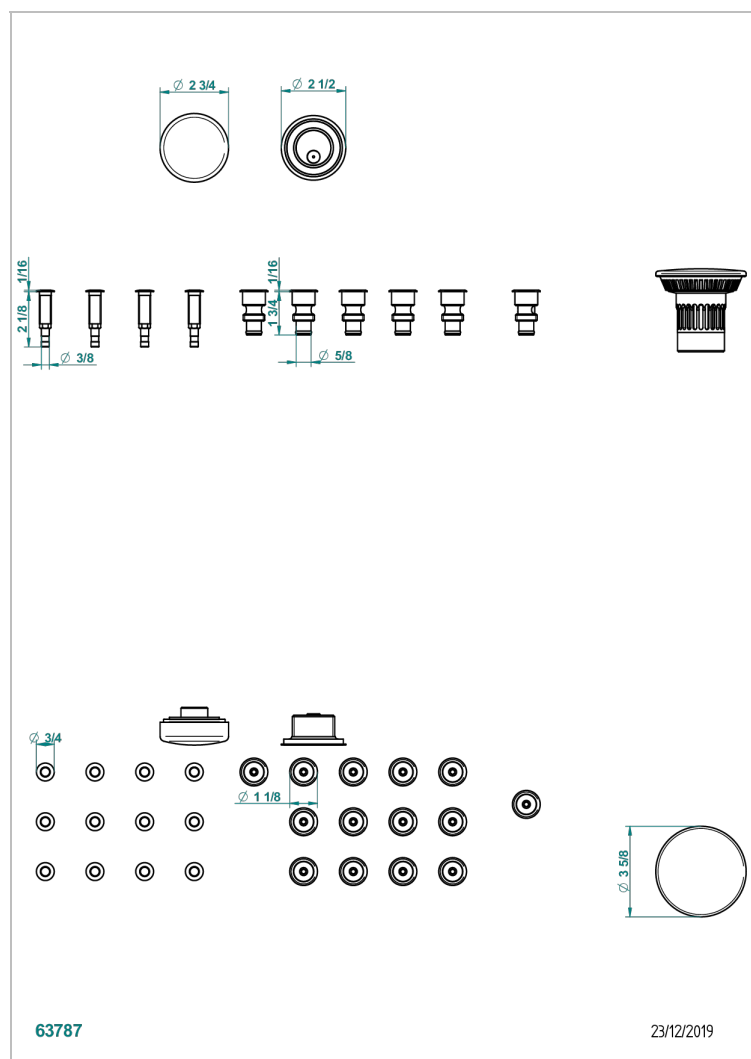

# WHIRPOOL SYSTEM

B12-K14H12A

Whirlpool system with 14 hydro jets and 12 aero jets

THG<sup>®</sup>  
PARIS

Nickel color PVD - H55  
Umber PVD - H66