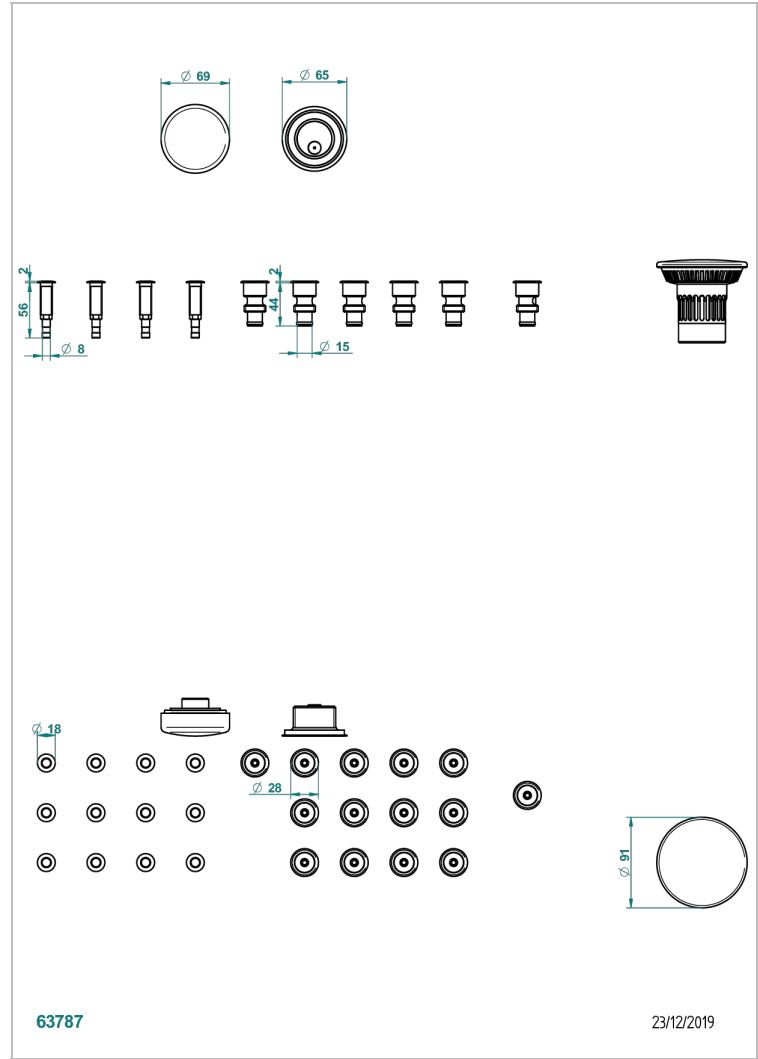

# WHIRPOOL SYSTEM

B12-K14H12A

Whirlpool system with 14 hydro jets and 12 aero jets

THG<sup>®</sup>  
PARIS

## CHARACTERISTIC

- Whirlpool system
- Whirlpool system with 14 hydro jets and 12 aero jets