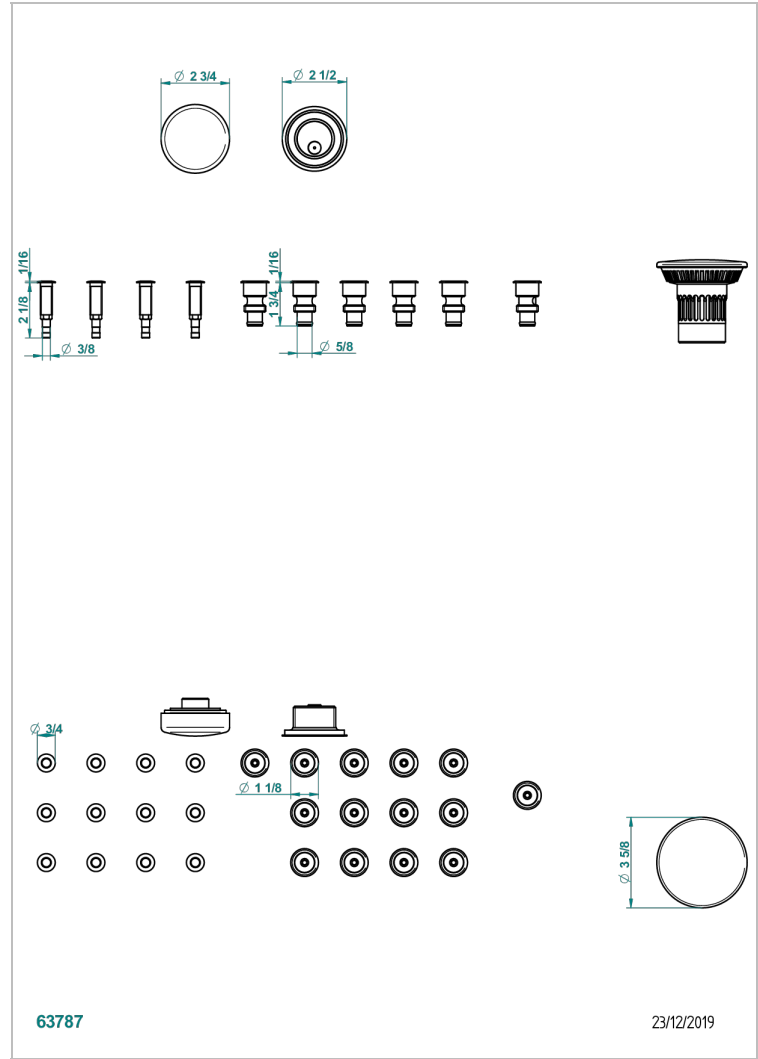

WHIRPOOL SYSTEM

B12-K14H12A

Whirlpool system with 14 hydro jets and 12 aero jets

CHARACTERISTIC

- Whirlpool system
- Whirlpool system with 14 hydro jets and 12 aero jets

AVAILABLE FINITIONS

Blush PVD - H62
Brass color PVD - H49
Brown bronze color PVD - F33
Gold color PVD - H52
Graphite PVD - H64
Matt Umber PVD - H67

Matt blush PVD - H60
Matt brass color PVD - H50
Matt brown bronze color PVD - F34
Matt graphite PVD - H65
Matt nickel color PVD - H56
Nickel color PVD - H55

Polished chrome (color finish) - A02
Umber PVD - H66