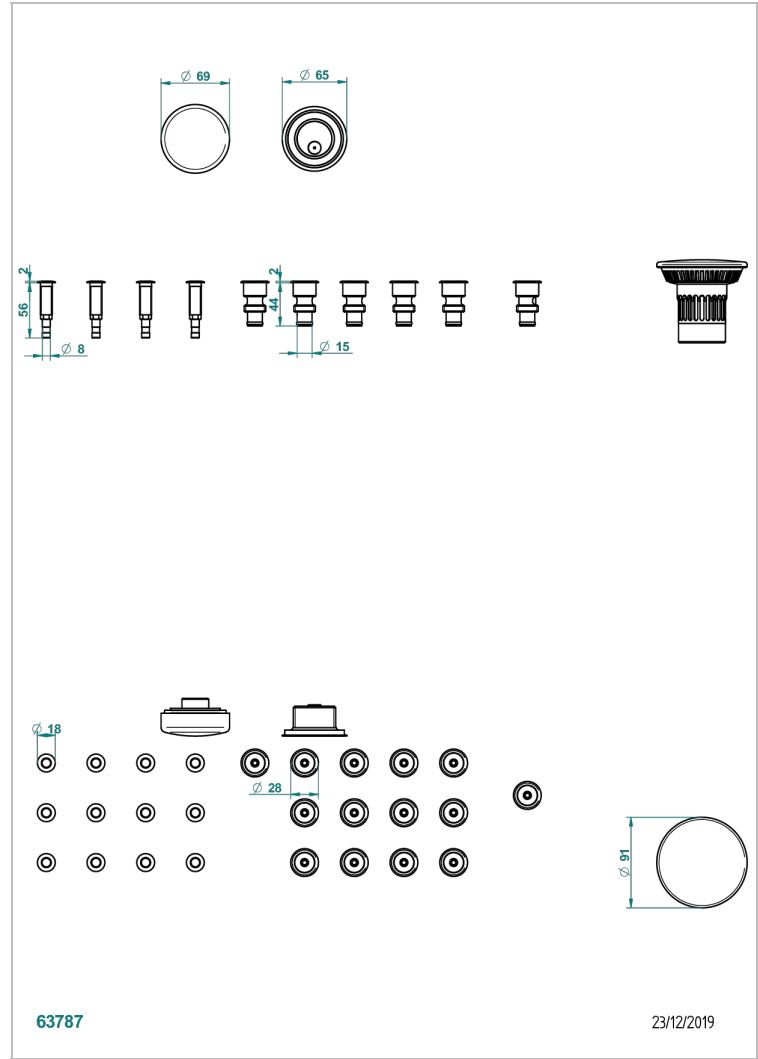

WHIRPOOL SYSTEM

B12-K14H12A

Whirlpool system with 14 hydro jets and 12 aero jets

THG[®]
PARIS

CARACTERÍSTICAS

- Whirlpool system
- Whirlpool system with 14 hydro jets and 12 aero jets

ACABADOS DISPONIBLES

Cromo - A02
Pvd blush - H62
Pvd blush mate - H60
Pvd color latón - H49
Pvd color latón mate - H50
Pvd color níquel - H55

Pvd color níquel mate - H56
Pvd color oro - H52
Pvd grafito - H64
Pvd grafito mate - H65
Pvd marrón bronce - F33
Pvd marrón bronce mate - F34

Pvd umber - H66
Pvd umber mate - H67