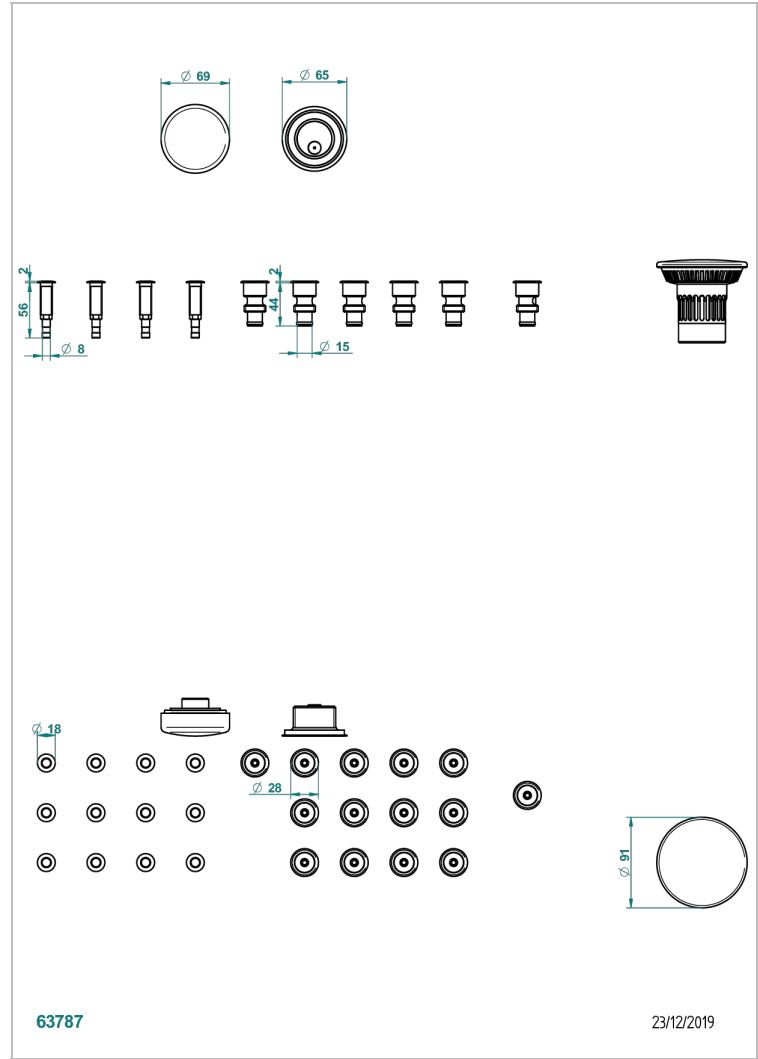

WHIRPOOL SYSTEM

B12-K14H12A

Whirlpool system with 14 hydro jets and 12 aero jets

THG[®]
PARIS

CHARACTERISTIC

- Whirlpool system
- Whirlpool system with 14 hydro jets and 12 aero jets

AVAILABLE FINITIONS

Blush PVD - H62
Brass color PVD - H49
Brown bronze color PVD - F33
Gold color PVD - H52
Graphite PVD - H64
Matt Umber PVD - H67

Matt blush PVD - H60
Matt brass color PVD - H50
Matt brown bronze color PVD - F34
Matt graphite PVD - H65
Matt nickel color PVD - H56
Nickel color PVD - H55

Polished chrome (color finish) - A02
Umber PVD - H66