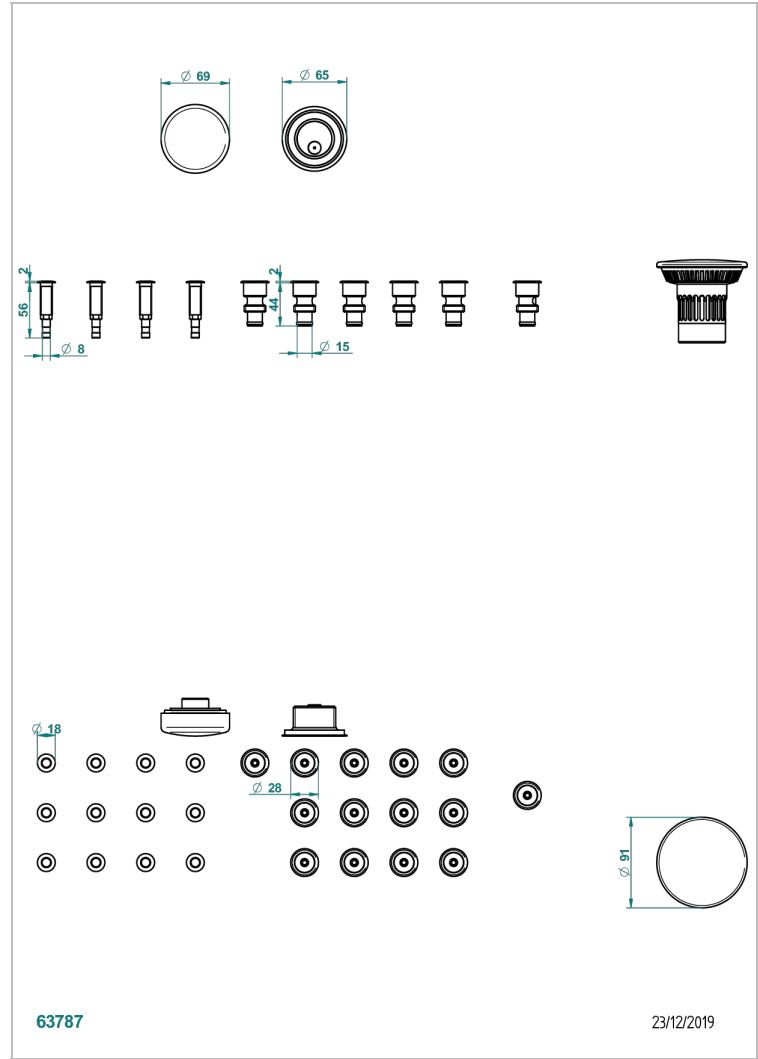

# WHIRPOOL SYSTEM

B12-K14H12A

Whirlpool system with 14 hydro jets and 12 aero jets

THG<sup>®</sup>  
PARIS

## EIGENSCHAFTEN

- Whirlpool system
- Whirlpool system with 14 hydro jets and 12 aero jets

## VERFÜGBARE OBERFLÄCHEN

Chrom - A02  
Pvd blush - H62  
Pvd blush matt - H60  
Pvd bronze braun - F33  
Pvd bronze braun matt - F34  
Pvd gold - H52

Pvd graphite - H64  
Pvd graphite matt - H65  
Pvd messing - H49  
Pvd messing matt - H50  
Pvd nickel - H55  
Pvd nickel matt - H56

Pvd umber - H66  
Pvd umber matt - H67