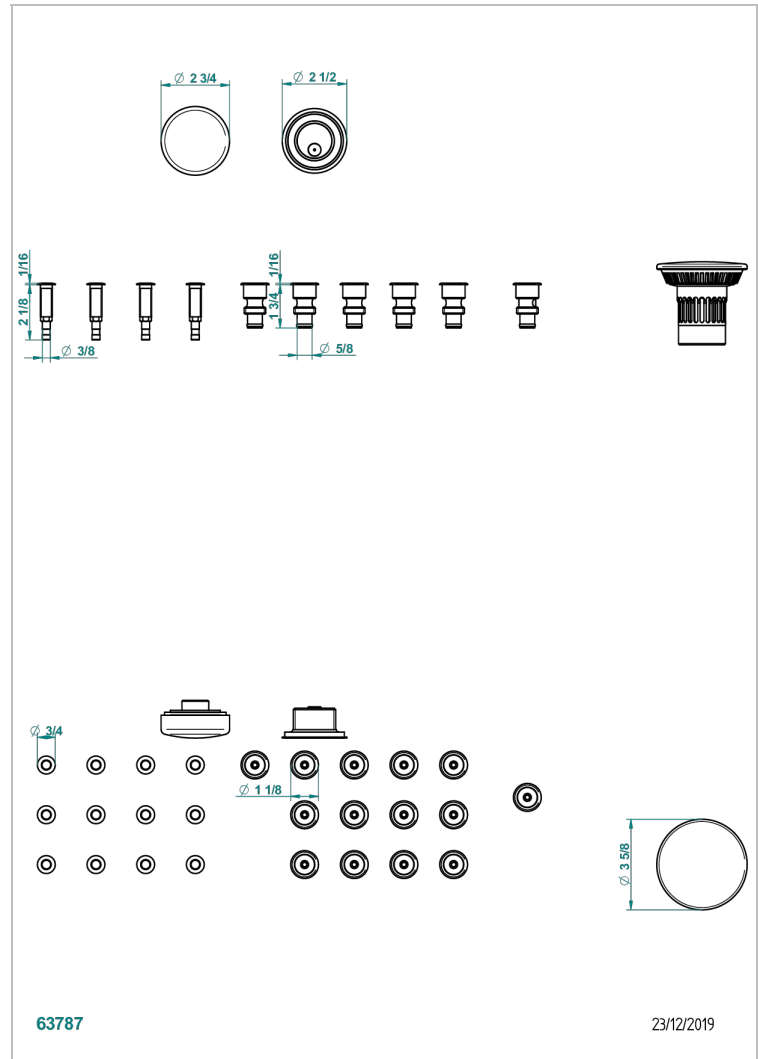

WHIRPOOL SYSTEM

B12-K14H12A

Whirlpool system with 14 hydro jets and 12 aero jets

THG[®]
PARIS

CARACTERÍSTICAS

- Whirlpool system
- Whirlpool system with 14 hydro jets and 12 aero jets

ACABADOS DISPONIBLES

Cromo - A02
Pvd blush - H62
Pvd blush mate - H60
Pvd color latón - H49
Pvd color latón mate - H50
Pvd color níquel - H55

Pvd color níquel mate - H56
Pvd color oro - H52
Pvd grafito - H64
Pvd grafito mate - H65
Pvd marrón bronce - F33
Pvd marrón bronce mate - F34

Pvd umber - H66
Pvd umber mate - H67