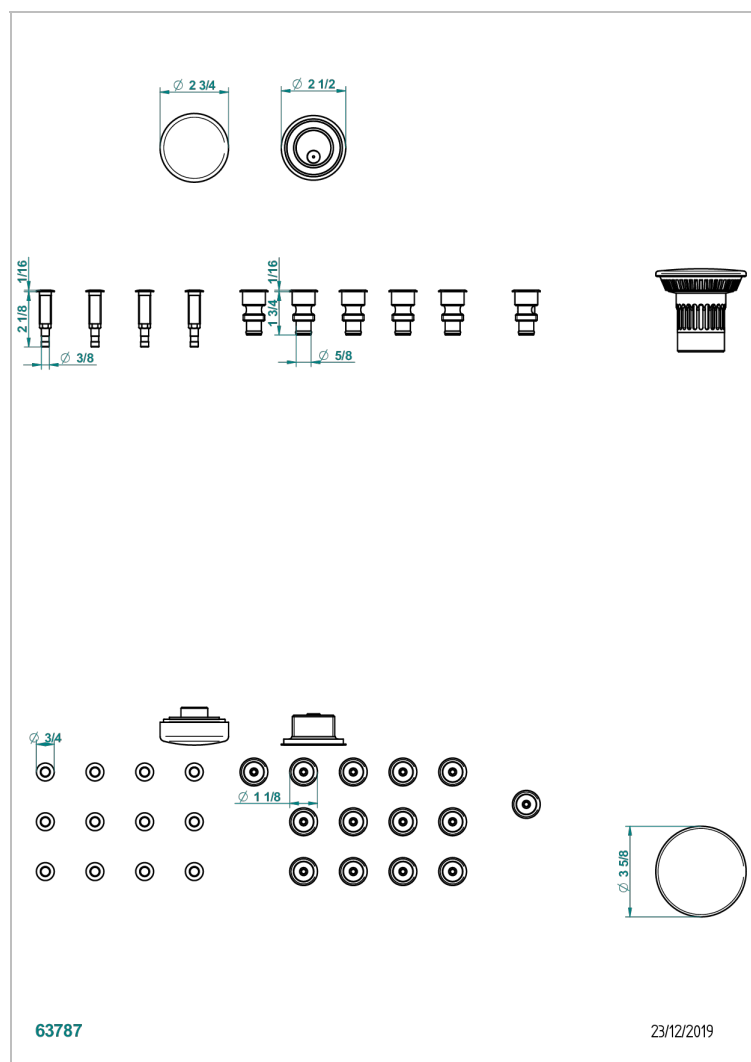

WHIRPOOL SYSTEM

B12-K14H12A

Whirlpool system with 14 hydro jets and 12 aero jets

THG[®]
PARIS

CHARACTERISTIC

- Whirlpool system
- Whirlpool system with 14 hydro jets and 12 aero jets

AVAILABLE FINITIONS

Blush PVD - H62
Brass color PVD - H49
Brown bronze color PVD - F33
Gold color PVD - H52
Graphite PVD - H64
Matt Umber PVD - H67

Matt blush PVD - H60
Matt brass color PVD - H50
Matt brown bronze color PVD - F34
Matt graphite PVD - H65
Matt nickel color PVD - H56
Nickel color PVD - H55

Polished chrome (color finish) - A02
Umber PVD - H66