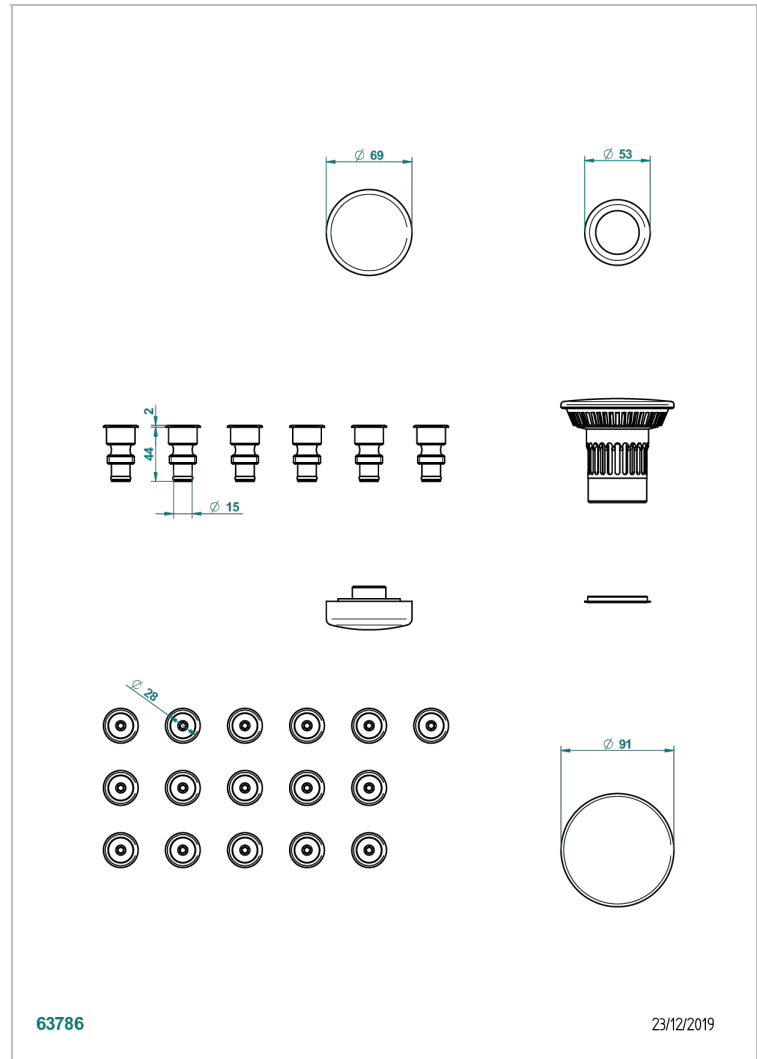

# WHIRLPOOL SYSTEM

B12-K16H

Whirlpool system with 16 hydro jets

THG<sup>®</sup>  
PARIS

## CHARACTERISTIC

- Whirlpool system
- Whirlpool system with 16 hydro jets

## AVAILABLE FINITIONS

Blush PVD - H62  
Brass color PVD - H49  
Brown bronze color PVD - F33  
Chrome polished - A02  
Gold color PVD - H52  
Graphite PVD - H64

Matt Umber PVD - H67  
Matt blush PVD - H60  
Matt brass color PVD - H50  
Matt brown bronze color PVD - F34  
Matt graphite PVD - H65  
Matt nickel color PVD - H56

Nickel color PVD - H55  
Umber PVD - H66