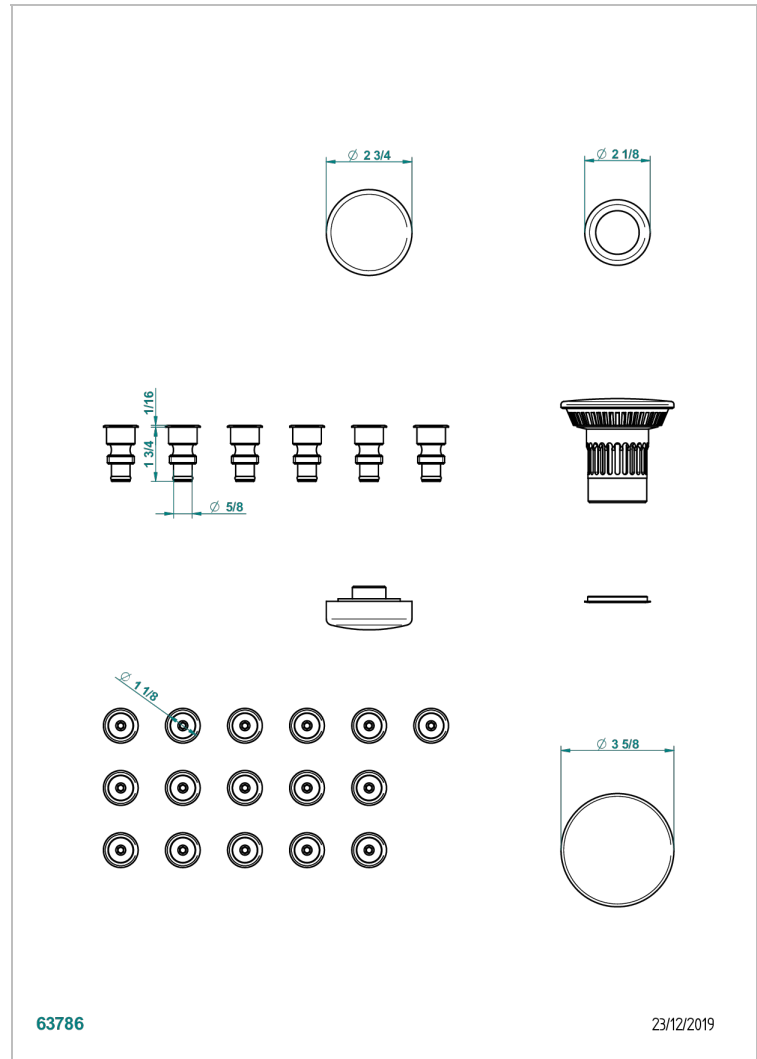

WHIRLPOOL SYSTEM

B12-K16H

Whirlpool system with 16 hydro jets

THG[®]
PARIS

CHARACTERISTIC

- Whirlpool system
- Whirlpool system with 16 hydro jets

AVAILABLE FINITIONS

Blush PVD - H62
Brass color PVD - H49
Brown bronze color PVD - F33
Chrome polished - A02
Gold color PVD - H52
Graphite PVD - H64

Matt Umber PVD - H67
Matt blush PVD - H60
Matt brass color PVD - H50
Matt brown bronze color PVD - F34
Matt graphite PVD - H65
Matt nickel color PVD - H56

Nickel color PVD - H55
Umber PVD - H66