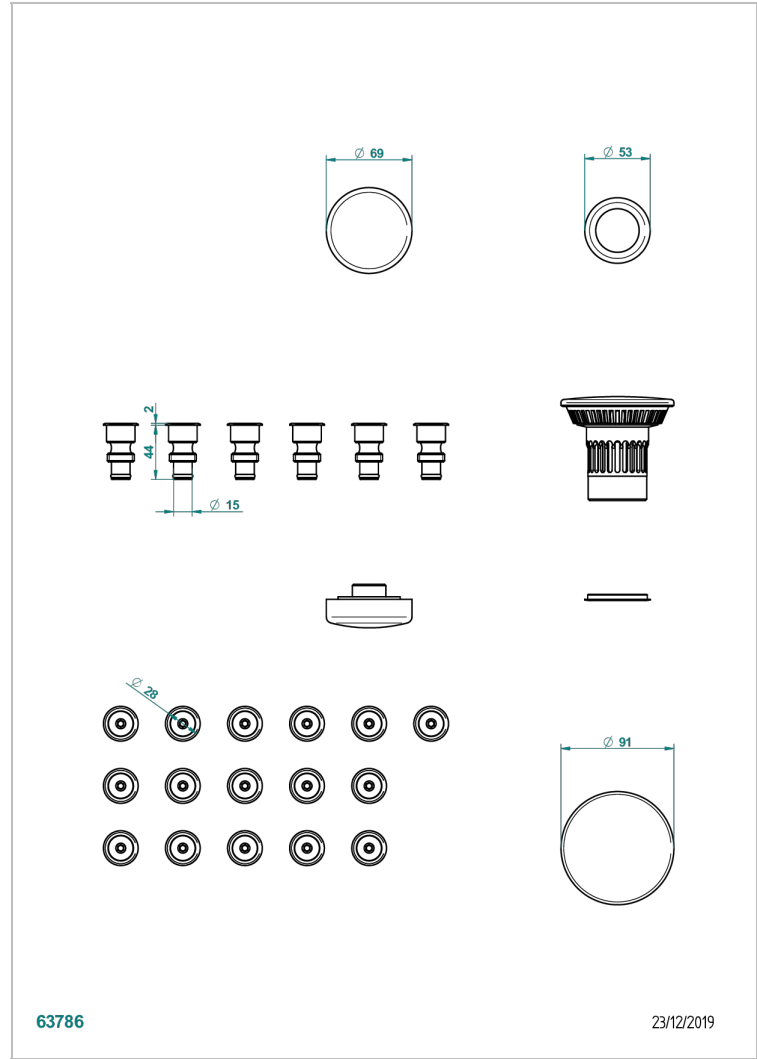

WHIRLPOOL SYSTEM

B12-K16H

Whirlpool system with 16 hydro jets

CHARACTERISTIC

- Whirlpool system
- Whirlpool system with 16 hydro jets

AVAILABLE FINITIONS

Blush PVD - H62
Brass color PVD - H49
Brown bronze color PVD - F33
Gold color PVD - H52
Graphite PVD - H64
Matt Umber PVD - H67

Matt blush PVD - H60
Matt brass color PVD - H50
Matt brown bronze color PVD - F34
Matt graphite PVD - H65
Matt nickel color PVD - H56
Nickel color PVD - H55

Polished chrome (color finish) - A02
Umber PVD - H66