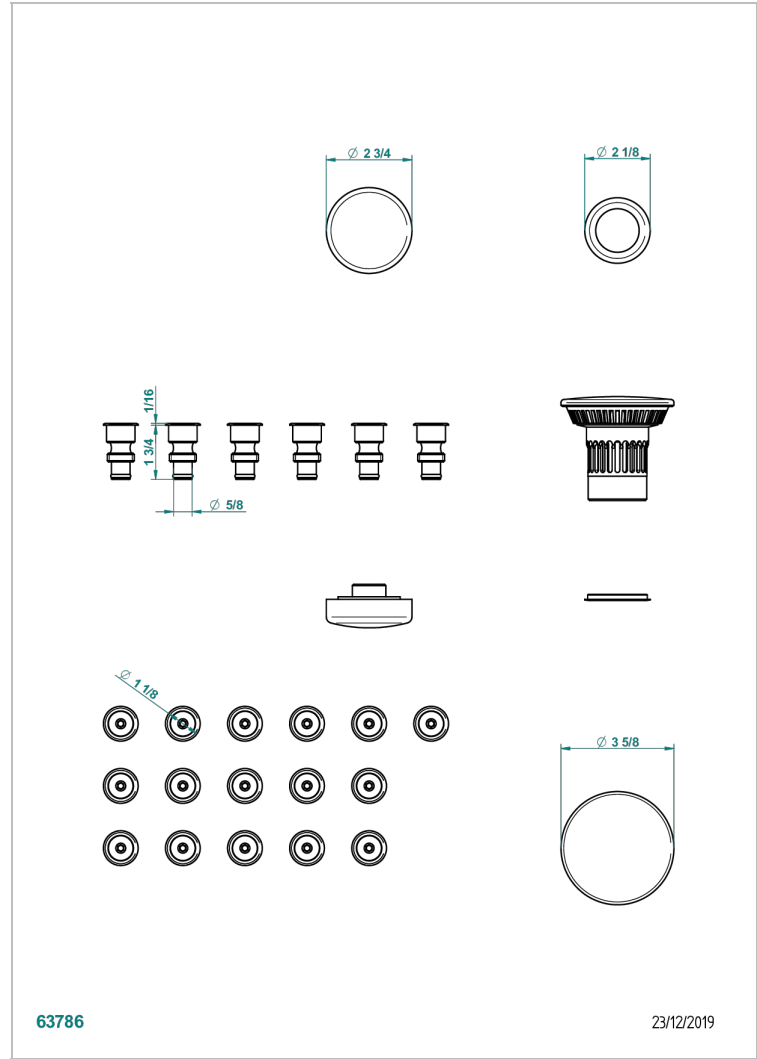

WHIRPOOL SYSTEM

B12-K16H

Whirlpool system with 16 hydro jets

THG[®]
PARIS

63786

23/12/2019

CHARACTERISTIC

- Whirlpool system
- Whirlpool system with 16 hydro jets

AVAILABLE FINITIONS

Blush PVD - H62
Brass color PVD - H49
Brown bronze color PVD - F33
Gold color PVD - H52
Graphite PVD - H64
Matt Umber PVD - H67

Matt blush PVD - H60
Matt brass color PVD - H50
Matt brown bronze color PVD - F34
Matt graphite PVD - H65
Matt nickel color PVD - H56
Nickel color PVD - H55

Polished chrome (color finish) - A02
Umber PVD - H66